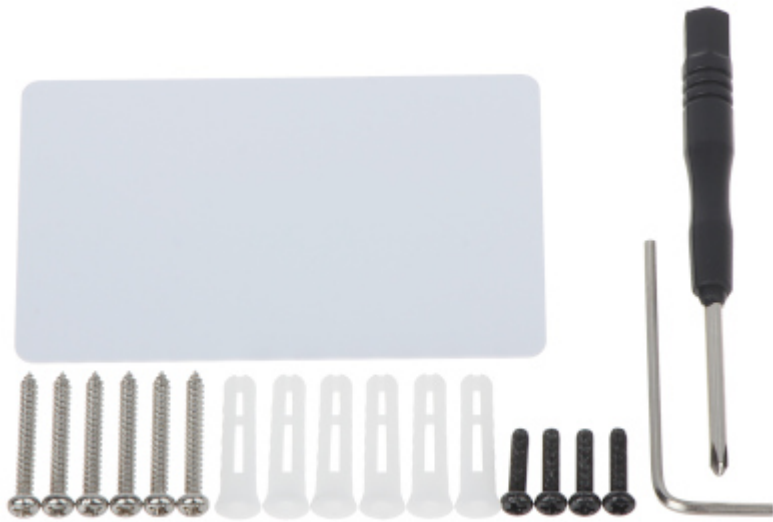

Video Doorphone is mounted in a flush-mounted housing.

SPECIFICATION

Sensor:	2 Mpx
Resolution:	1920 x 1080
Camera view angle:	129 °
IR illuminator:	✓
LED illuminator:	—
PIR detector:	—
Doorbell button:	1 pcs
proximity reader built-in:	MIFARE 13.56 MHz
Wireless transmission range:	The range limited only by the availability of the Wi-Fi network
Wi-Fi standard:	IEEE 802.11b / IEEE 802.11g / IEEE 802.11n
Network interface:	<ul style="list-style-type: none">• Ethernet• Wi-Fi
RS-485 interface:	✓
Video output:	—
Video format:	H.264
Supported audio formats:	G.711
Alarm inputs:	4 pcs

PRESENTATION

Front panel:

Rear view:

Internal view (after open the enclosure):

Connectors:

In the kit:

OUR OPINIONS

- Very easy installation.