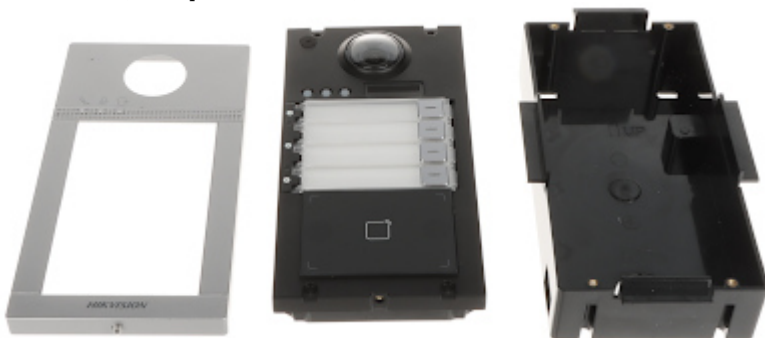

Video Doorphone is mounted in a flush-mounted housing.

SPECIFICATION

Sensor:	2 Mpx
Resolution:	1920 x 1080
Camera view angle:	129 °
IR illuminator:	✓
LED illuminator:	—
PIR detector:	—
Doorbell button:	4 pcs
proximity reader built-in:	MIFARE 13.56 MHz
Wireless transmission range:	The range limited only by the availability of the Wi-Fi network
Wi-Fi standard:	IEEE 802.11b / IEEE 802.11g / IEEE 802.11n
Network interface:	<ul style="list-style-type: none">• Ethernet• Wi-Fi
RS-485 interface:	✓
Video output:	—
Video format:	H.264
Supported audio formats:	G.711
Alarm inputs:	4 pcs

DELTA-OPTI Monika Matysiak; <https://www.delta.poznan.pl>
POL; 60-713 Poznań; Graniczna 10
e-mail: delta-opti@delta.poznan.pl; tel: +(48) 61 864 69 60

Main features:	<ul style="list-style-type: none"> • WDR - 120 dB - Wide Dynamic Range • DNR - Digital Noise Reduction • BLC - Back Light Compensation • Bidirectional communication, • Full support via network : WiFi / LAN, • Tamper detection - removing from mounting surface • Video Doorphone is mounted in a flush-mounted housing
Power supply:	<ul style="list-style-type: none"> • PoE (802.3af) • 12 V DC / 830 mA (max)
Power consumption:	< 10 W (operation)
Housing:	Aluminum + Plastic, Protects against weather conditions
Mount:	Flush
Color:	Black + Gray
"Index of Protection":	IP65
Operation temp:	-40 °C ... 53 °C
Weight:	0.35 kg
Dimensions:	174 x 91 x 30 mm
Supported languages:	Polish, English, Bulgarian, Croatian, Czech, French, Spanish, Dutch, German, Portuguese, Russian, Romanian, Serbian, Turkish, Ukrainian, Hungarian, Vietnamese, Italian
Manufacturer / Brand:	Hikvision
SAP Code:	305302438
Guarantee:	3 years

PRESENTATION

Front panel:

Rear view:

Internal view (after open the enclosure):

Connectors:

In the kit:

OUR OPINIONS

- Very easy installation.