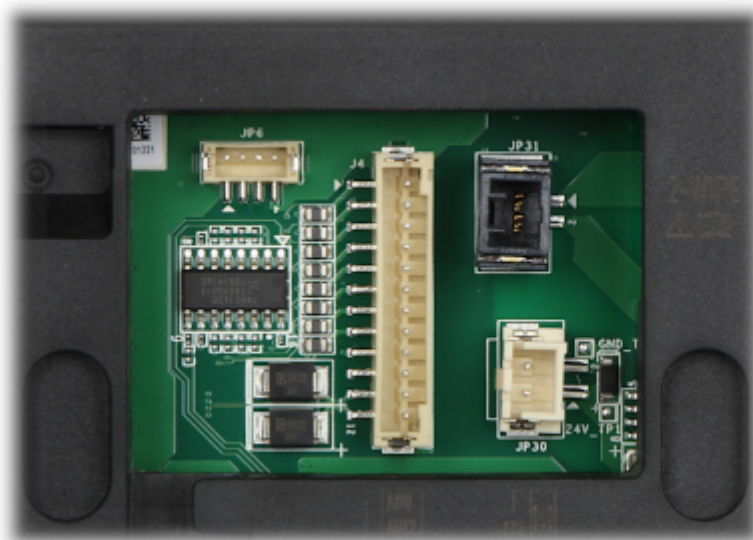

Code: DS-KIS703-P

#### PRESENTATION

**INDOOR PANEL:**

Front view:

Mounting side view:

Connectors:

**VIDEO DOORPHONE:**

Rear view: