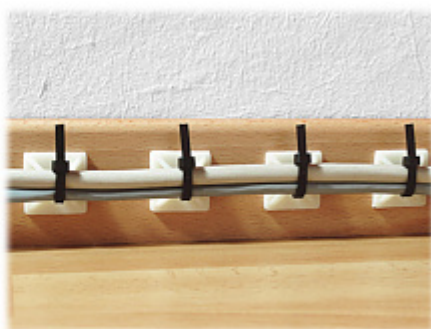

Code: PS-5-28X28/W

CABLE TIE HOLDER **PS-5-28X28/W**

Net: 0.60 PLN Gross: 0.74 PLN

SPECIFICATION

Holes dimensions:	5 x 2 mm
Montage hole diameter:	Ø 6 mm
Assembly:	<ul style="list-style-type: none">• The bottom layer is equipped with a Scotch tape,• Mounting with screws
Color:	White
Dimensions:	28 x 28 x 7 mm
Guarantee:	2 years

PRESENTATION

Top view:

Example of application:

PACKAGE

Dimensions (L x W x H): 0x0x0 mm	Gross Weight: 0 kg
----------------------------------	--------------------

DELTA-OPTI Monika Matysiak; <https://www.delta.poznan.pl>
POL; 60-713 Poznań; Graniczna 10
e-mail: delta-opti@delta.poznan.pl; tel: +(48) 61 864 69 60