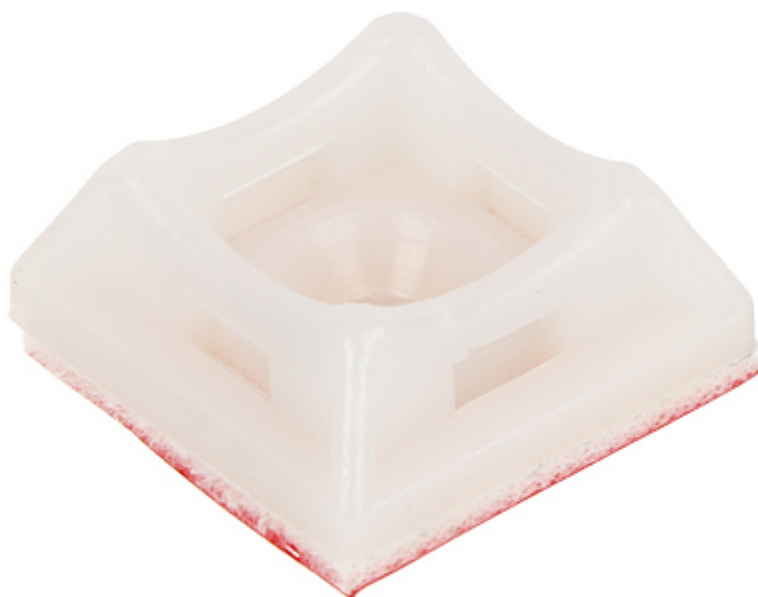

Code: PS-5-20X20/W*P50

CABLE TIE HOLDER **PS-5-20X20/W*P50**

Net: 3.25 EUR Gross: 3.25 EUR

SPECIFICATION

In package:	50 pcs The price for package
Holes dimensions:	5 x 2 mm
Montage hole diameter:	Ø 4 mm
Assembly:	<ul style="list-style-type: none">• The bottom layer is equipped with a Scotch tape,• Mounting with screws
Color:	White
Dimensions:	20 x 20 x 8 mm
Guarantee:	2 years

Dimensions (L x W x H): 0x0x0 mm	Gross Weight: 0 kg
----------------------------------	--------------------