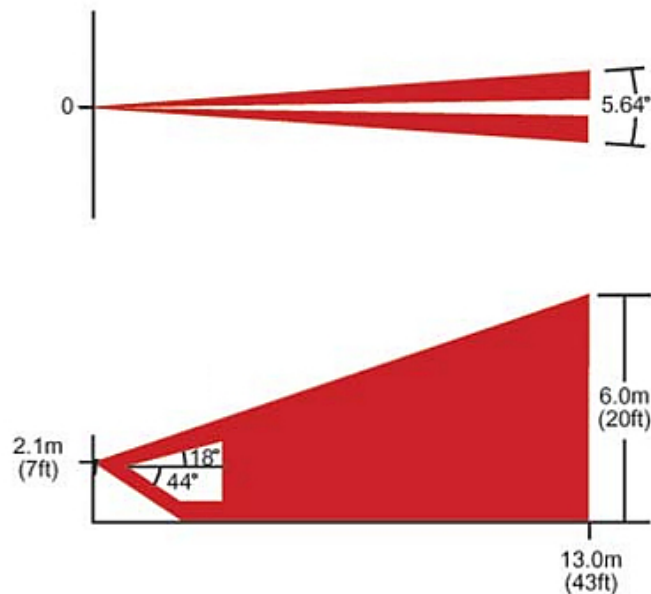

PRESENTATION

Range:

DELTA-OPTI Monika Matysiak; <https://www.delta.poznan.pl>
POL; 60-713 Poznań; Graniczna 10
e-mail: delta-opti@delta.poznan.pl; tel: +(48) 61 864 69 60