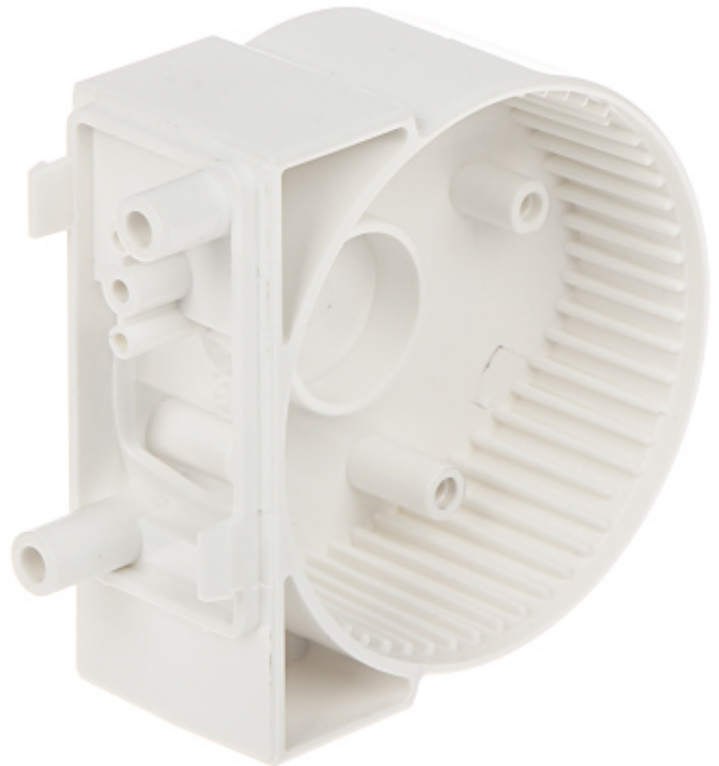

Code: BRACKET-E-1

THE BODY OF THE MODULAR BRACKET FOR MOTION DETECTORS

BRACKET-E-1 SATEL

Net: 2.63 EUR Gross: 3.23 EUR

The BRACKET-E-1 body is an element of the modular bracket for BRACKET-E motion detectors.

SPECIFICATION

Support:	BRACKET-E-2A, BRACKET-E-2B, BRACKET-E-5, BRACKET-E-4, BRACKET-E-3, BRACKET-E-6
Color:	White
Weight:	0.038 kg
Manufacturer / Brand:	SATEL
Guarantee:	2 years

PRESENTATION

DELTA-OPTI Monika Matysiak; <https://www.delta.poznan.pl>
POL; 60-713 Poznań; Graniczna 10
e-mail: delta-opti@delta.poznan.pl; tel: +(48) 61 864 69 60

Dimensions:

Example of application:

In the kit: