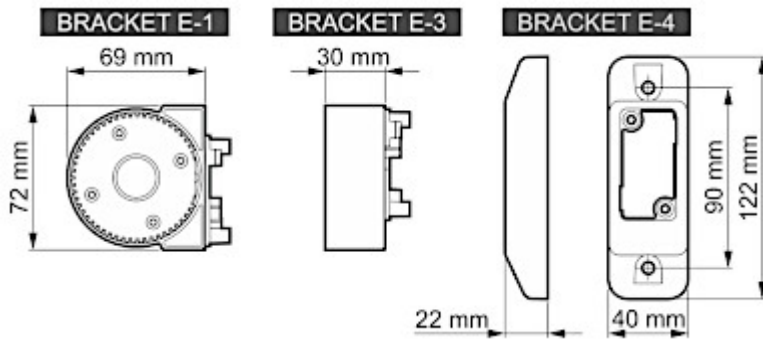

Example of application: