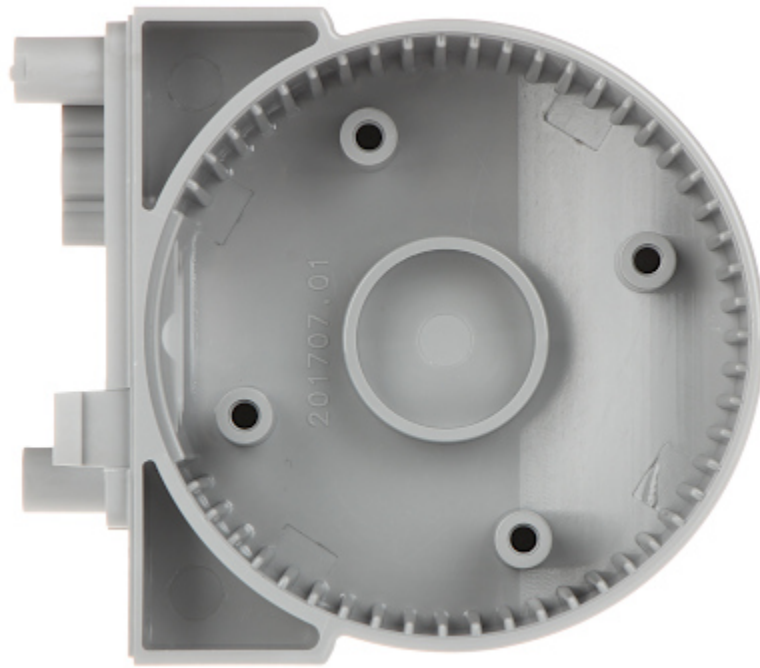

Code: BRACKET-E-1-GY

THE BODY OF THE MODULAR BRACKET FOR MOTION DETECTORS

BRACKET-E-1-GY SATEL

Net: 2.28 EUR Gross: 2.80 EUR

The BRACKET-E-1-GY body is an element of the modular bracket for BRACKET-E motion detectors.

SPECIFICATION

Support:	BRACKET-E-2A-GY, BRACKET-E-2B-GY, BRACKET-E-5-GY, BRACKET-E-4-GY, BRACKET-E-3-GY, BRACKET-E-6
Color:	Gray
Weight:	0.038 kg
Manufacturer / Brand:	SATEL
Guarantee:	2 years

PRESENTATION