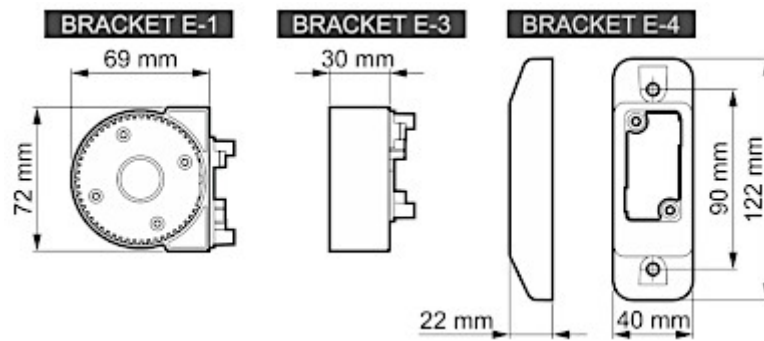

Dimensions: