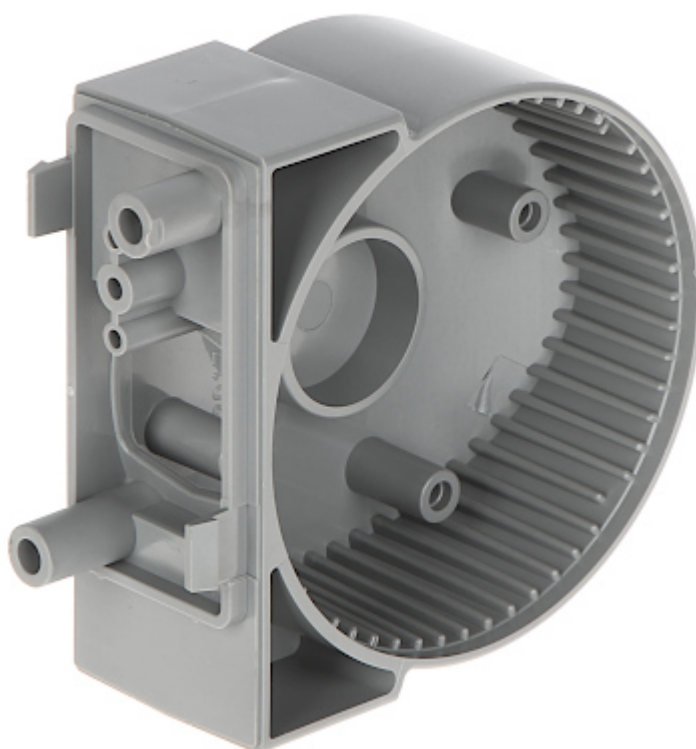

Code: BRACKET-E-1-GY

THE BODY OF THE MODULAR BRACKET FOR MOTION DETECTORS

BRACKET-E-1-GY SATEL

Net: 2.28 EUR Gross: 2.80 EUR

The BRACKET-E-1-GY body is an element of the modular bracket for BRACKET-E motion detectors.

SPECIFICATION

Support:	BRACKET-E-2A-GY, BRACKET-E-2B-GY, BRACKET-E-5-GY, BRACKET-E-4-GY, BRACKET-E-3-GY, BRACKET-E-6
Color:	Gray
Weight:	0.038 kg
Manufacturer / Brand:	SATEL
Guarantee:	2 years

PRESENTATION