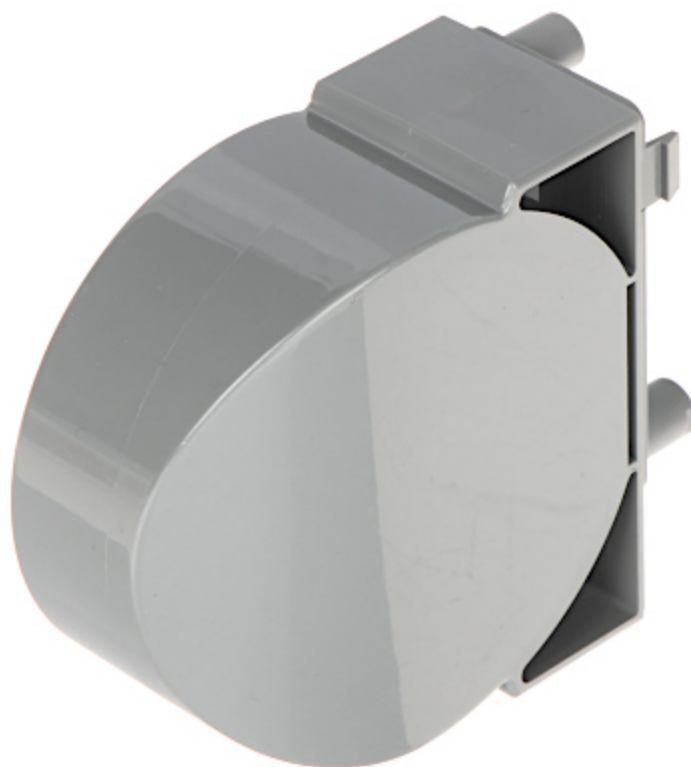

Code: BRACKET-E-1-GY

THE BODY OF THE MODULAR BRACKET FOR MOTION DETECTORS

BRACKET-E-1-GY SATEL

Net: 2.28 EUR Gross: 2.80 EUR

The BRACKET-E-1-GY body is an element of the modular bracket for BRACKET-E motion detectors.

SPECIFICATION

Support:	BRACKET-E-2A-GY, BRACKET-E-2B-GY, BRACKET-E-5-GY, BRACKET-E-4-GY, BRACKET-E-3-GY, BRACKET-E-6
Color:	Gray
Weight:	0.038 kg
Manufacturer / Brand:	SATEL
Guarantee:	2 years

PRESENTATION