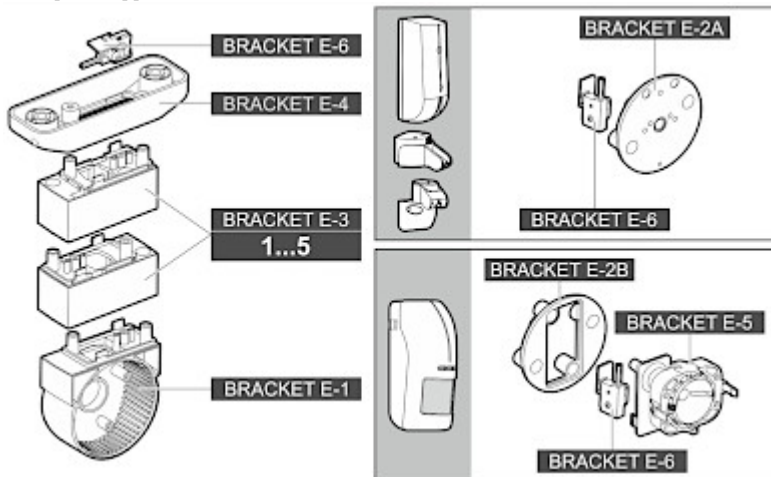

Dimensions:

Example of application:

In the kit:

PACKAGE

DELTA-OPTI Monika Matysiak; <https://www.delta.poznan.pl>
POL; 60-713 Poznań; Graniczna 10
e-mail: delta-opti@delta.poznan.pl; tel: +(48) 61 864 69 60