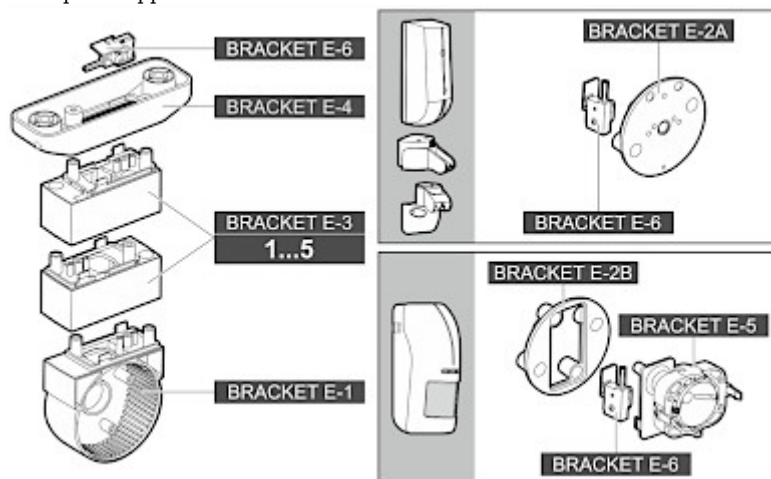

Example of application: