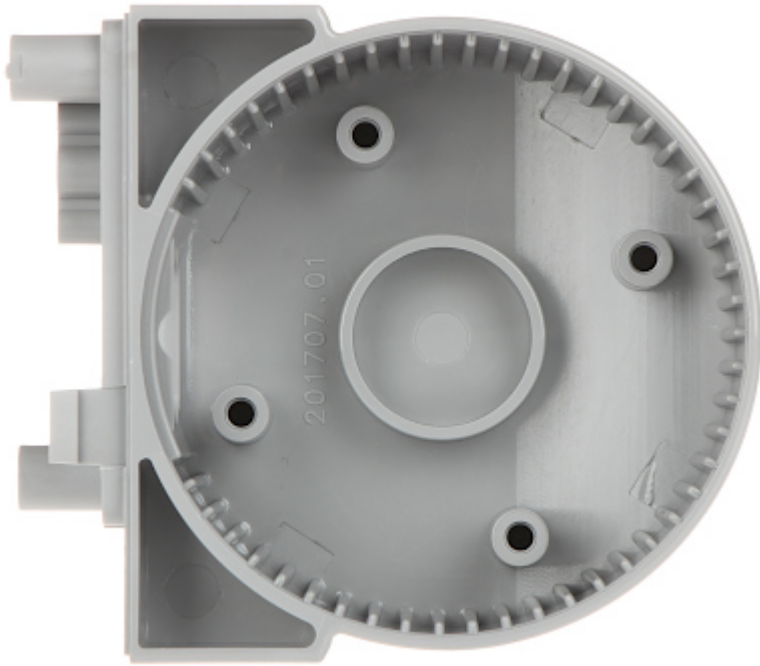

Dimensions: