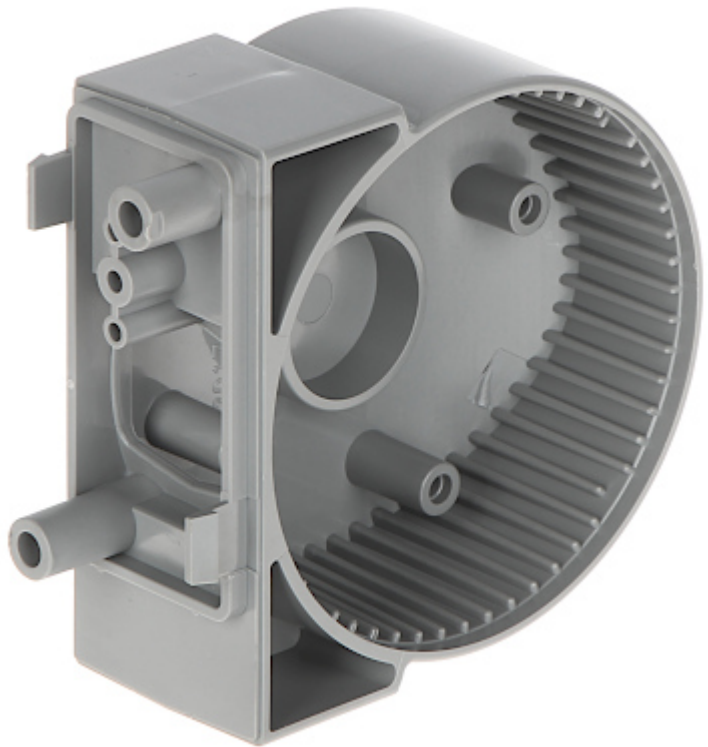

Code: BRACKET-E-1-GY

THE BODY OF THE MODULAR BRACKET FOR MOTION DETECTORS

BRACKET-E-1-GY SATEL

Net: **2.90 EUR** Gross: **2.90 EUR**

The BRACKET-E-1-GY body is an element of the modular bracket for BRACKET-E motion detectors.

SPECIFICATION

Support:	BRACKET-E-2A-GY, BRACKET-E-2B-GY, BRACKET-E-5-GY, BRACKET-E-4-GY, BRACKET-E-3-GY, BRACKET-E-6
Color:	Gray
Weight:	0.038 kg
Manufacturer / Brand:	SATEL
Guarantee:	2 years

PRESENTATION