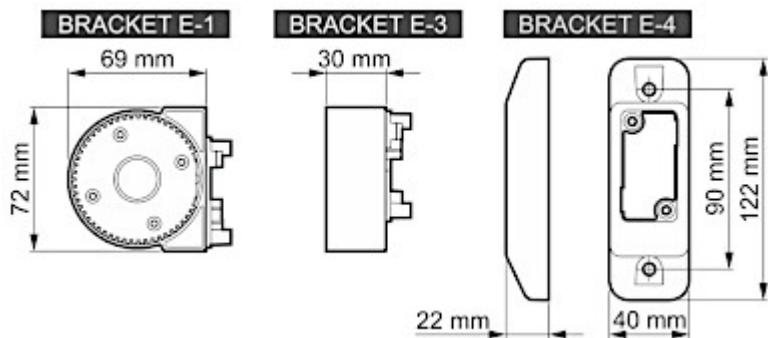

SPECIFICATION

Support:	BRACKET-E-4-GY, BRACKET-E-1-GY, BRACKET-E-6
Color:	Gray
Weight:	0.024 kg
Manufacturer / Brand:	SATEL
Guarantee:	2 years

PRESENTATION

Side view:

Dimensions:

Example of application:

In the kit: