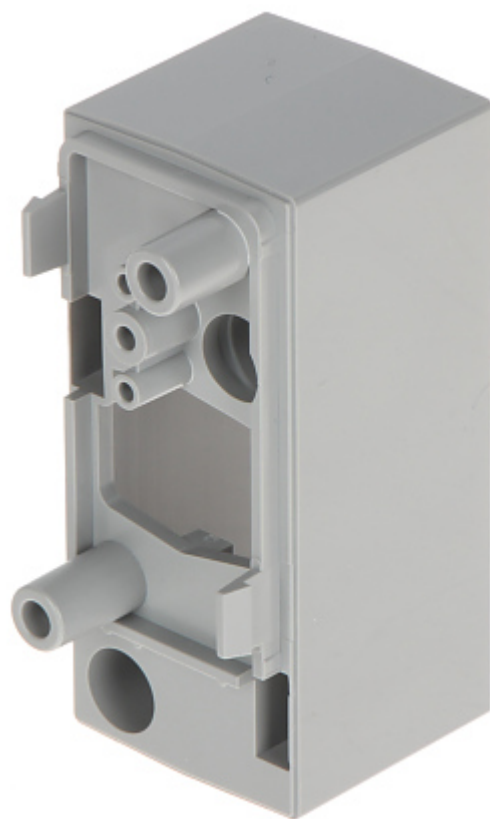

Code: BRACKET-E-3-GY

DISTANCE FOR A MODULAR BRACKET FOR MOTION DETECTORS

BRACKET-E-3-GY SATEL

Net: 2.00 EUR Gross: 2.46 EUR

The BRACKET-E-3-GY distance is an element of the modular bracket for BRACKET-E motion detectors.

SPECIFICATION

Support:	BRACKET-E-4-GY, BRACKET-E-1-GY, BRACKET-E-6
Color:	Gray
Weight:	0.024 kg
Manufacturer / Brand:	SATEL
Guarantee:	2 years

PRESENTATION

Side view:

Dimensions:

Example of application:

In the kit: