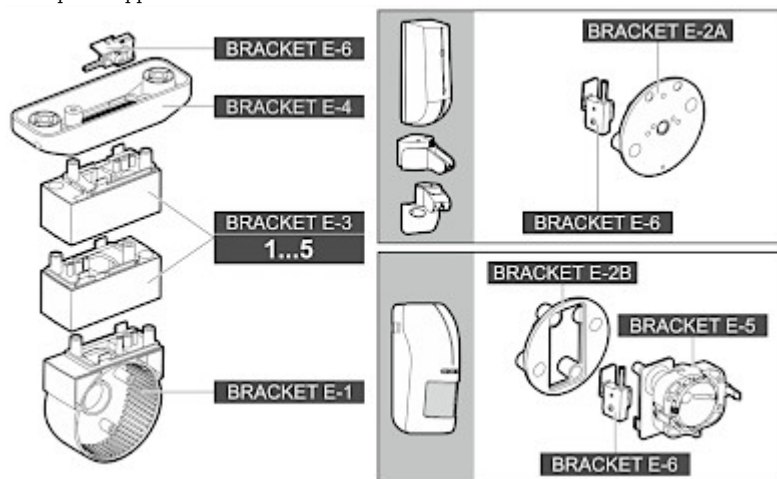

Code: BRACKET-E-3-GY

DISTANCE FOR A MODULAR BRACKET FOR MOTION DETECTORS

BRACKET-E-3-GY SATEL

Net: 2.00 EUR Gross: 2.46 EUR

The BRACKET-E-3-GY distance is an element of the modular bracket for BRACKET-E motion detectors.

SPECIFICATION

Support:	BRACKET-E-4-GY, BRACKET-E-1-GY, BRACKET-E-6
Color:	Gray
Weight:	0.024 kg
Manufacturer / Brand:	SATEL
Guarantee:	2 years

PRESENTATION

Side view:

Dimensions:

Example of application:

In the kit: