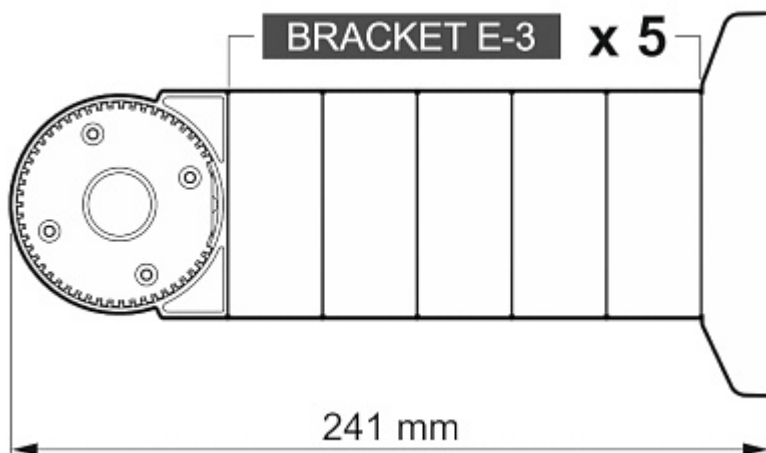

SPECIFICATION

Support:	BRACKET-E-4-GY, BRACKET-E-1-GY, BRACKET-E-6
Color:	Gray
Weight:	0.024 kg
Manufacturer / Brand:	SATEL
Guarantee:	2 years

PRESENTATION

Side view:

Dimensions:

Example of application:

In the kit: