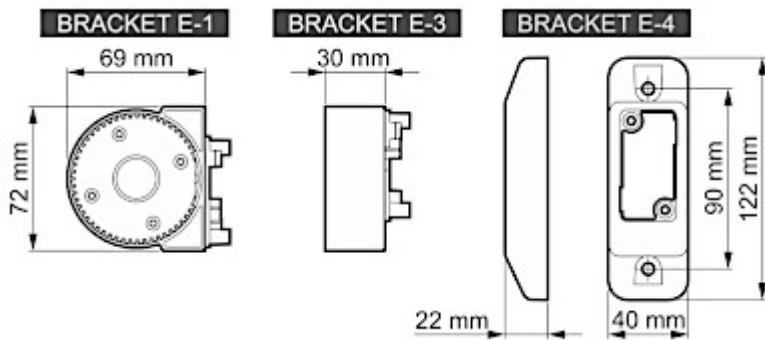

SPECIFICATION

Support:	BRACKET-E-1-GY, BRACKET-E-3-GY, BRACKET-E-6
Color:	Gray
Weight:	0.031 kg
Manufacturer / Brand:	SATEL
Guarantee:	2 years

PRESENTATION

Dimensions:

Example of application:

PACKAGE

Dimensions (L x W x H): 0x0x0 mm	Gross Weight: 0 kg
----------------------------------	--------------------