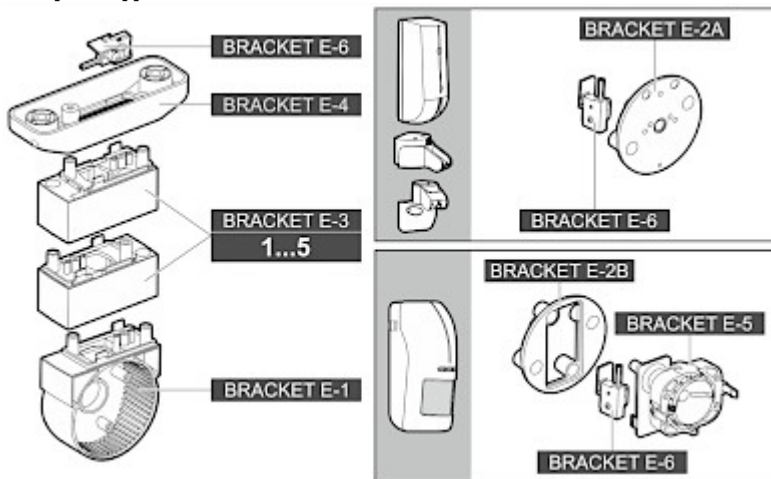

SPECIFICATION

Support:	BRACKET-E-1-GY, BRACKET-E-3-GY, BRACKET-E-6
Color:	Gray
Weight:	0.031 kg
Manufacturer / Brand:	SATEL
Guarantee:	2 years

PRESENTATION

Dimensions:

Example of application:

PACKAGE

Dimensions (L x W x H): 0x0x0 mm	Gross Weight: 0 kg
----------------------------------	--------------------