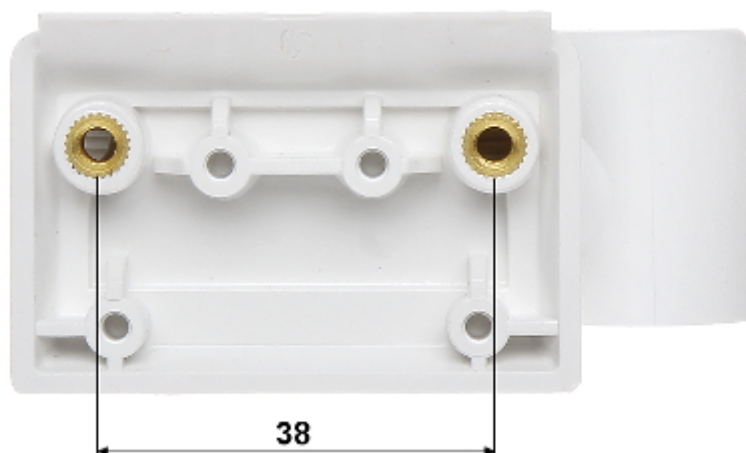

Code: SB-85

BRACKET FOR MOTION DETECTORS **SB-85** PARADOX

Net: **12.49 EUR** Gross: **15.36 EUR**

Bracket for motion detectors.

SPECIFICATION

| | |
|--------------------------|--|
| Application: | DG-85 |
| Tilt angle adjustment: | 360 ° |
| Swivel angle adjustment: | 180 ° |
| Assembly: | Universal bracket, which allows to easy wall, ceiling or corner mounting |
| Weight: | 0.025 kg |
| Manufacturer / Brand: | PARADOX |
| Guarantee: | 2 years |

PRESENTATION

Mounting side view:

In the kit: