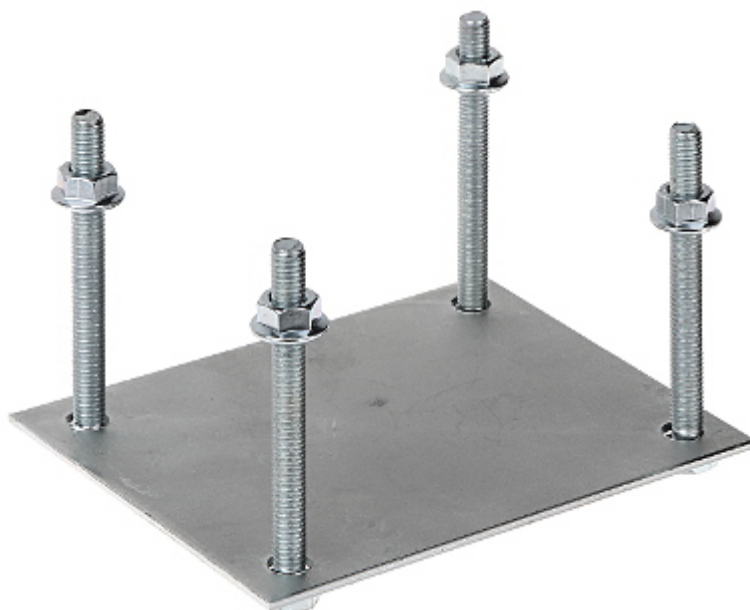

Code: ZUM-4

WALL MOUNT CLAMP ZUM-4

Net: 2.64 EUR Gross: 3.25 EUR

Clamp to mount the wall mounts to the balustrade.

SPECIFICATION

Material:	Steel galvanized
Application:	<ul style="list-style-type: none">• UML-38L30,• UML-38L40,• UML-38L50
Main features:	<ul style="list-style-type: none">• The whole galvanized• 4 mounting screws included M8 x 80 mm
Weight:	0.428 kg
Dimensions:	140 x 111 x 2 mm
Guarantee:	2 years

PRESENTATION

Dimensions: