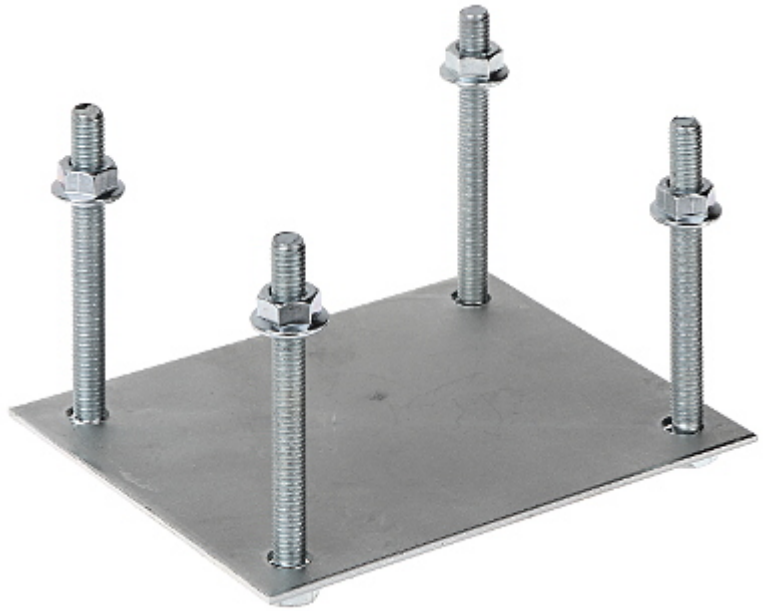

Code: ZUM-4

WALL MOUNT CLAMP ZUM-4

Net: 1.82 EUR Gross: 2.24 EUR

Clamp to mount the wall mounts to the balustrade.

SPECIFICATION

Material:	Steel galvanized
Application:	<ul style="list-style-type: none">• UML-38L30,• UML-38L40,• UML-38L50
Main features:	<ul style="list-style-type: none">• The whole galvanized• 4 mounting screws included M8 x 80 mm
Weight:	0.428 kg
Dimensions:	140 x 111 x 2 mm
Guarantee:	2 years

PRESENTATION

Dimensions: