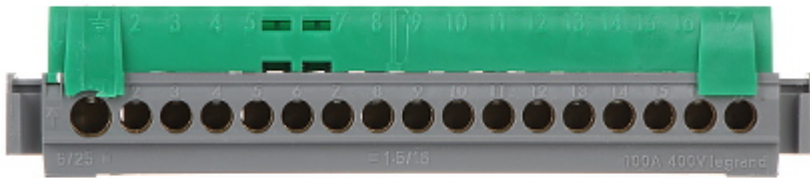

PACKAGE

Dimensions (L x W x H): 0x0x0 mm	Gross Weight: 0 kg