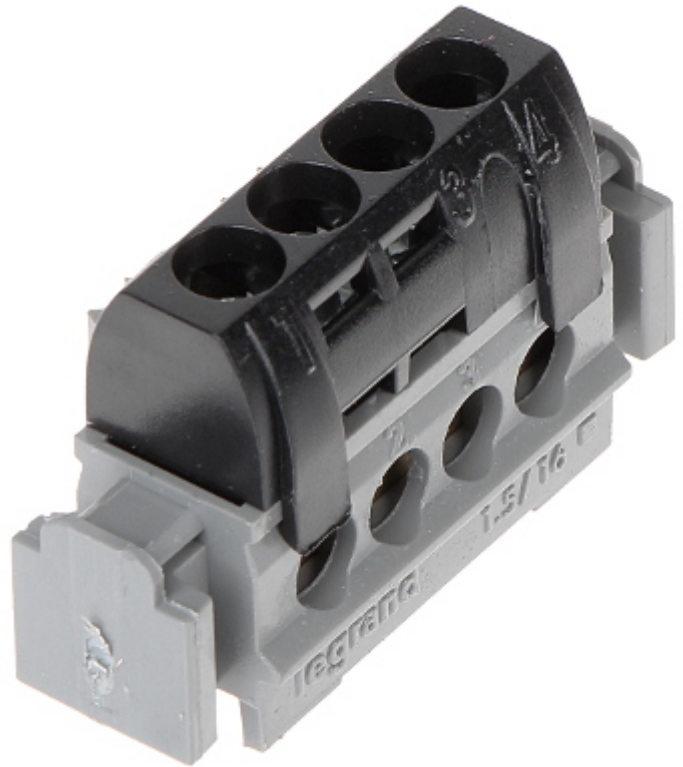

Code: LE-004850

## IP2X TERMINAL BLOCK **LE-004850** LEGRAND

Net: **2.39 EUR** Gross: **2.94 EUR**

Insulated distribution terminal block for using with modular distribution cabinets Nedbox, RWN, Practibox<sup>3</sup>, XL<sup>3</sup> 125, RN 65.

**Attention!** This is not a universal neutral block. Fastening only fits selected distribution cabinets of the Legrand brand.

### SPECIFICATION

Application:	Modular Distribution Cabinets Nedbox, RWN, Practibox <sup>3</sup> , XL <sup>3</sup> 125, RN 65
Maximum permissible current:	80 A - 400 V AC @ 16 mm <sup>2</sup>
Number of terminals:	4 x 1.5 ... 16 mm <sup>2</sup> (screw terminals)
Material:	Plastic / Metal
Color:	Black / Gray
Weight:	0.022 kg
Dimensions:	47 x 30 x 20 mm
Manufacturer / Brand:	LEGRAND
Guarantee:	2 years