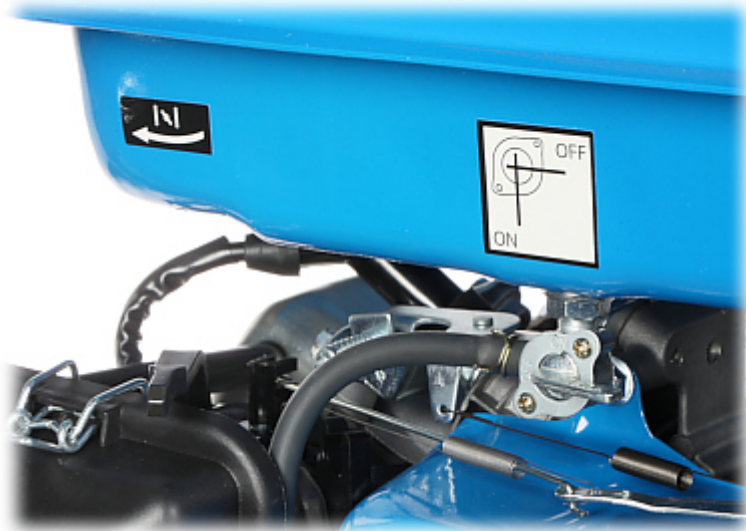

Choke lever and fuel valve: