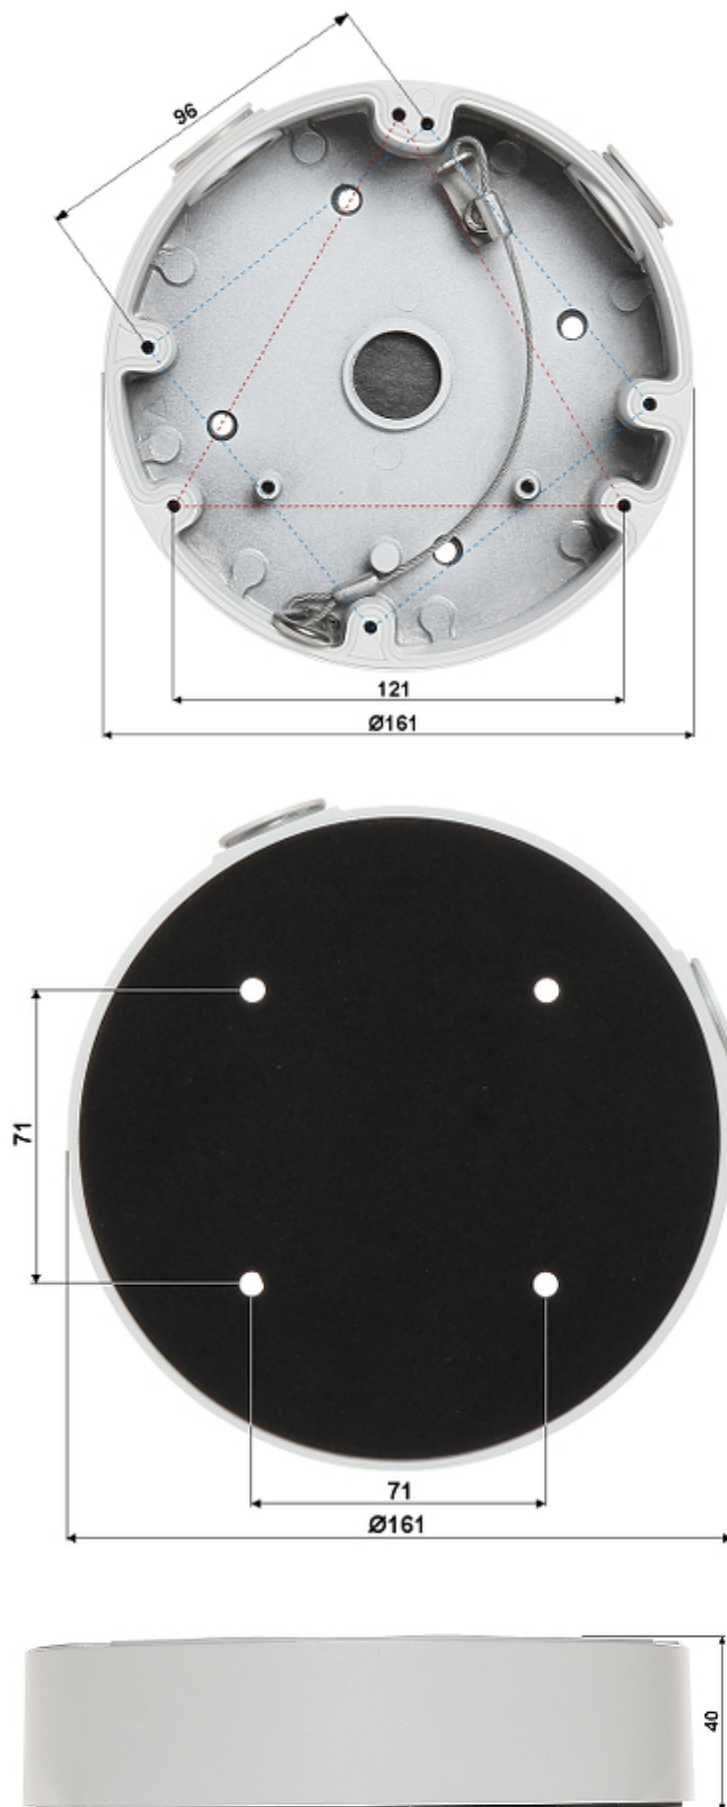

Code: BCS-AD5

CAMERA BRACKET **BCS-AD5**

Net: **21.43 EUR** Gross: **26.36 EUR**

Bracket is perfect to hide connectors, cables and power adapter inside of it.

SPECIFICATION

Neck diameter:	Ø 161 mm
Suitable for cameras:	BCS, DAHUA
Material:	Aluminum
Color:	White
Distance from mounting surface:	40 mm
Weight:	0.45 kg
Dimensions:	Ø 161 x 40 mm
Manufacturer / Brand:	BCS
Guarantee:	3 years

Dimensions:

In the kit: