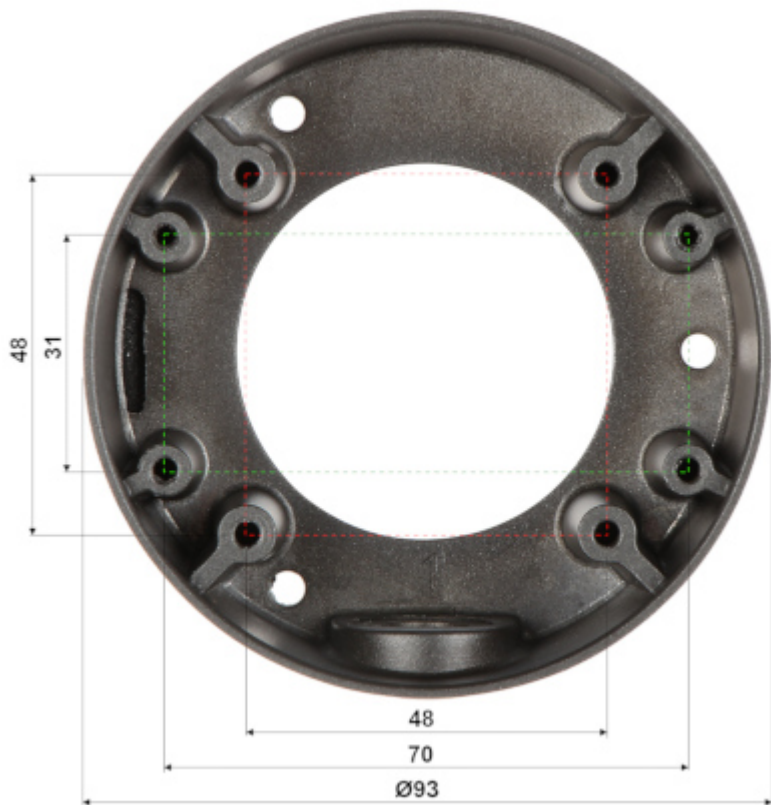

## CEILING BRACKET FOR DOME CAMERAS **BCS-B-MK** BCS BASIC

Net: **6.51 EUR** Gross: **6.51 EUR**

Ceiling bracket for cameras. Designed to dome cameras.

It can be used to vandal-proof cameras installation. It has very useful advantage, possibility to hide camera cables and connectors.

### SPECIFICATION

Neck diameter:	Ø 93 mm
Suitable for cameras:	BCS BASIC
Material:	Aluminum
Color:	Graphite
Distance from mounting surface:	39 mm
Weight:	0.13 kg
Dimensions:	Ø 93 x 38 mm
Manufacturer / Brand:	BCS BASIC
Guarantee:	<b>3 years</b>

Camera mounting side view:

Wall mounting side view:

Side view:

In the kit: