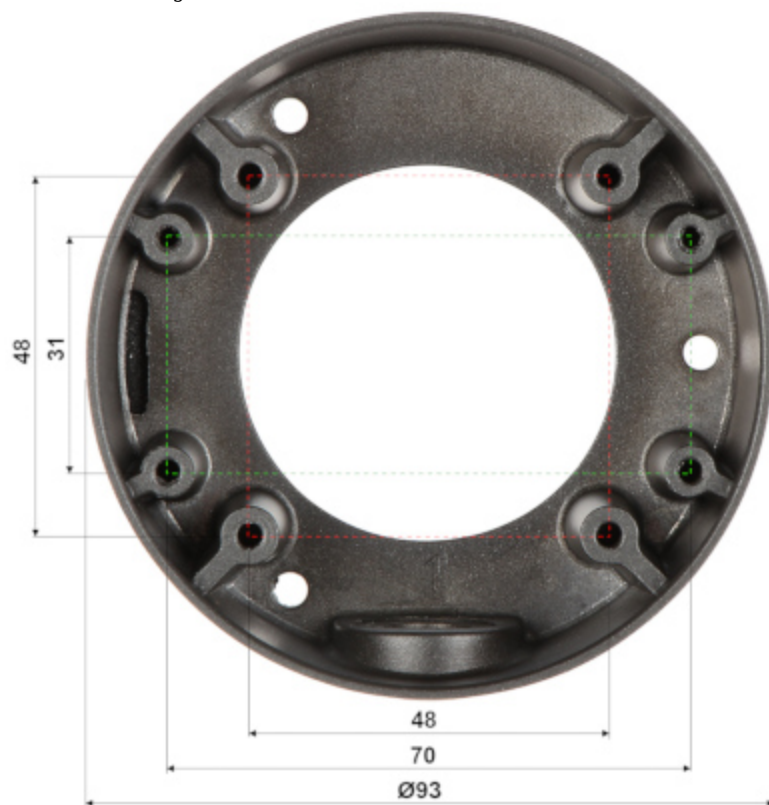

Wall mounting side view:

Camera mounting side view: