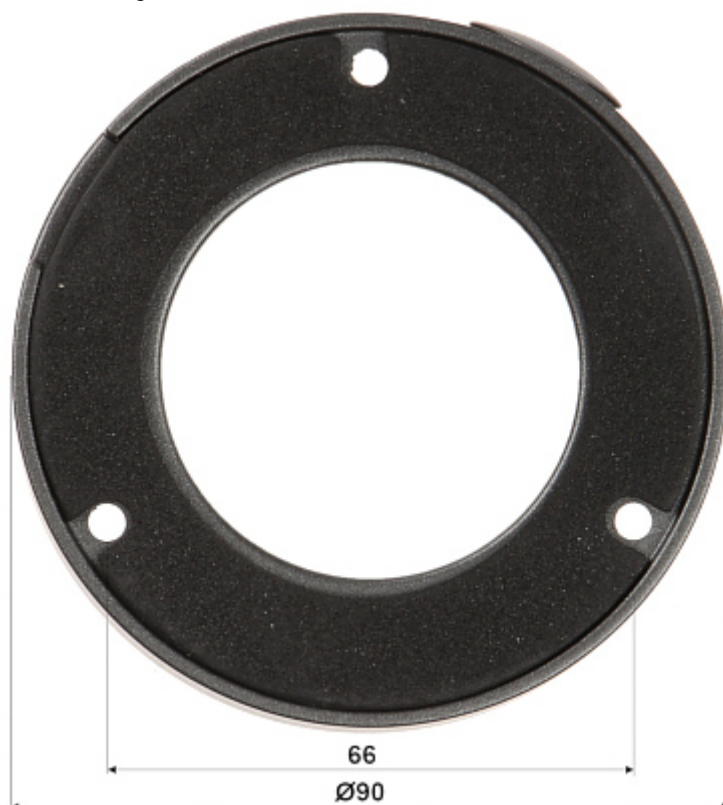

Code: BCS-B-MK

CEILING BRACKET FOR DOME CAMERAS **BCS-B-MK** BCS BASIC

Net: **5.85 EUR** Gross: **7.20 EUR**

Ceiling bracket for cameras. Designed to dome cameras.

It can be used to vandal-proof cameras installation. It has very useful advantage, possibility to hide camera cables and connectors.

SPECIFICATION

Neck diameter:	Ø 93 mm
Suitable for cameras:	BCS BASIC
Material:	Aluminum
Color:	Graphite
Distance from mounting surface:	39 mm
Weight:	0.13 kg
Dimensions:	Ø 93 x 38 mm
Manufacturer / Brand:	BCS BASIC
Guarantee:	3 years

Side view:

In the kit: