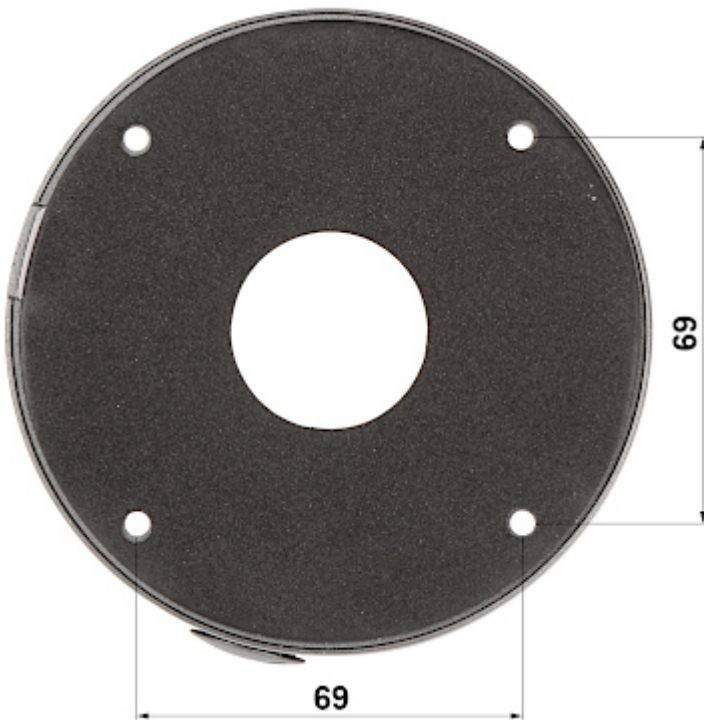

Code: BCS-B-DK

CEILING BRACKET FOR DOME CAMERAS **BCS-B-DK** BCS BASIC

Net: **6.79 EUR** Gross: **8.35 EUR**

Ceiling bracket for cameras. Designed to dome cameras.

It can be used to vandal-proof cameras installation. It has very useful advantage, possibility to hide camera cables and connectors.

SPECIFICATION

Neck diameter:	Ø 118 mm
Suitable for cameras:	BCS BASIC
Material:	Aluminum
Color:	Graphite
Distance from mounting surface:	42 mm
Weight:	0.176 kg
Dimensions:	Ø 118 x 42 mm
Manufacturer / Brand:	BCS BASIC
Guarantee:	3 years

PRESENTATION

Camera mounting side view:

Wall mounting side view:

Dimensions:

In the kit:

DELTA-OPTI Monika Matysiak; <https://www.delta.poznan.pl>
POL; 60-713 Poznań; Graniczna 10
e-mail: delta-opti@delta.poznan.pl; tel: +(48) 61 864 69 60