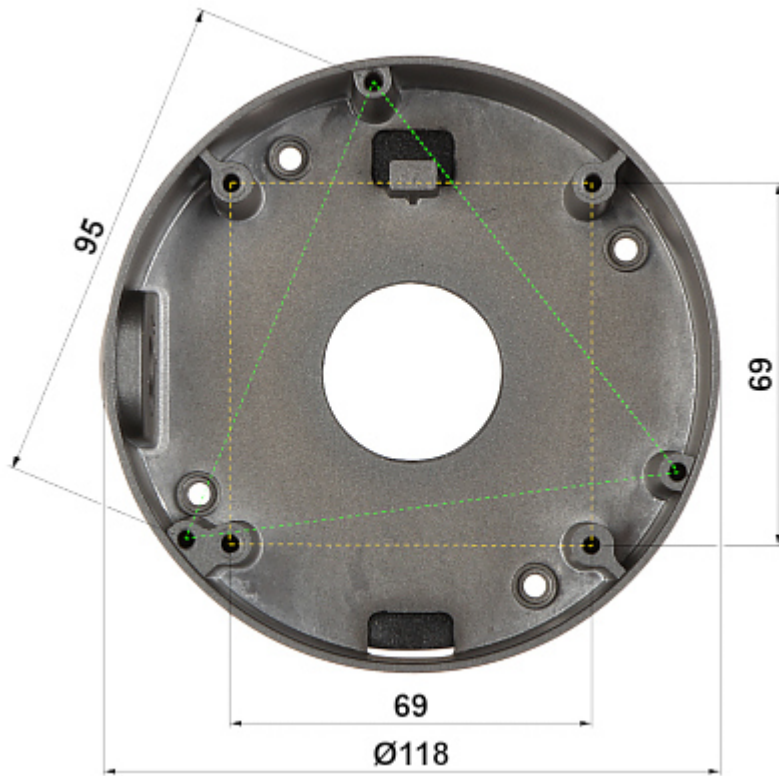

Code: BCS-B-DK

CEILING BRACKET FOR DOME CAMERAS **BCS-B-DK** BCS BASIC

Net: **6.79 EUR** Gross: **8.35 EUR**

Ceiling bracket for cameras. Designed to dome cameras.

It can be used to vandal-proof cameras installation. It has very useful advantage, possibility to hide camera cables and connectors.

SPECIFICATION

Neck diameter:	Ø 118 mm
Suitable for cameras:	BCS BASIC
Material:	Aluminum
Color:	Graphite
Distance from mounting surface:	42 mm
Weight:	0.176 kg
Dimensions:	Ø 118 x 42 mm
Manufacturer / Brand:	BCS BASIC
Guarantee:	3 years

PRESENTATION

Camera mounting side view:

Wall mounting side view:

Dimensions:

In the kit:

DELTA-OPTI Monika Matysiak; <https://www.delta.poznan.pl>
POL; 60-713 Poznań; Graniczna 10
e-mail: delta-opti@delta.poznan.pl; tel: +(48) 61 864 69 60

PACKAGE

Dimensions (L x W x H): 0x0x0 mm	Gross Weight: 0 kg
----------------------------------	--------------------