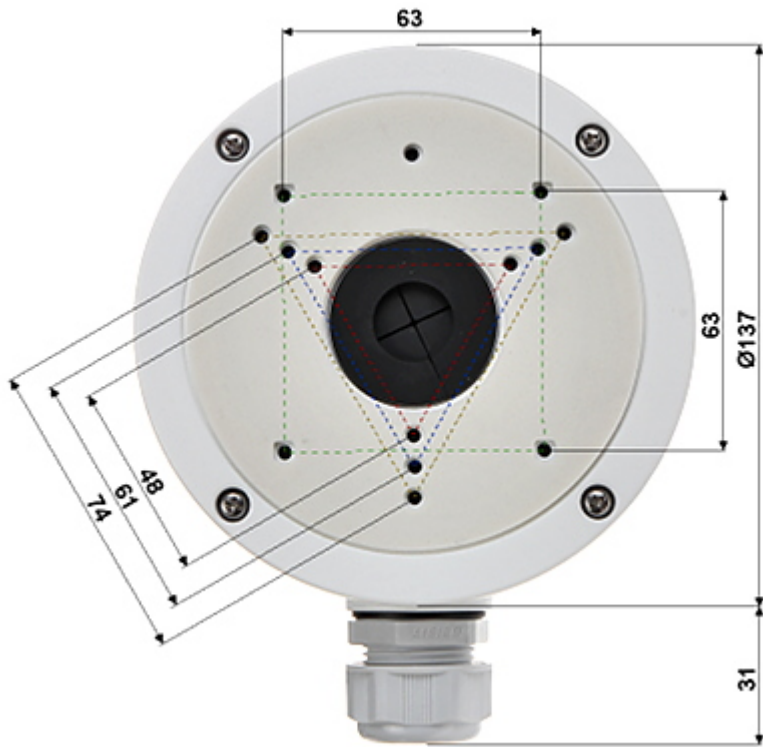

## DOME CAMERA BRACKET **BCS-V-AWDT** BCS View

Net: **29.71 EUR** Gross: **36.54 EUR**

Ceiling bracket for cameras. Designed to dome cameras.

It can be used to vandal-proof cameras installation. It has very useful advantage, possibility to hide camera cables and connectors.

### SPECIFICATION

Neck diameter:	Ø 137 mm
Suitable for cameras:	BCS View
Material:	Aluminum
Color:	White
Distance from mounting surface:	52 mm
Weight:	0.54 kg
Dimensions:	168 x 137 x 52 mm
Manufacturer / Brand:	BCS View
Guarantee:	<b>3 years</b>

Camera mounting side view:

View of the ceiling mounting side:

Internal view:

Side view:

Bracket dimensions:

In the kit:

**PACKAGE**

Dimensions (L x W x H): 0x0x0 mm	Gross Weight: 0 kg
----------------------------------	--------------------