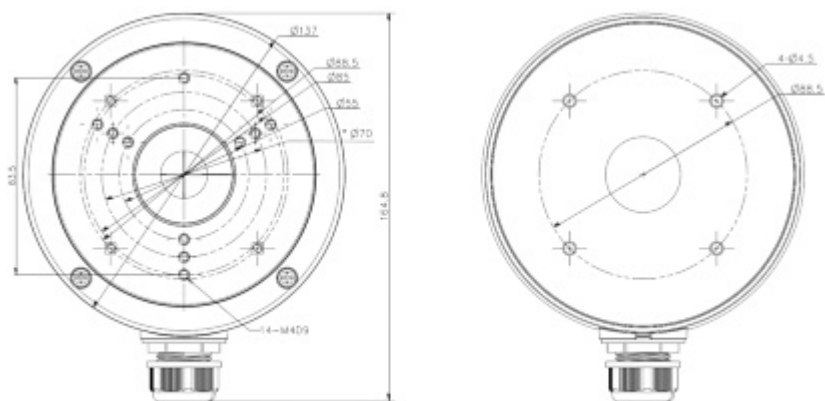

### SPECIFICATION

Neck diameter:	Ø 137 mm
Suitable for cameras:	BCS View
Material:	Aluminum
Color:	White
Distance from mounting surface:	52 mm
Weight:	0.54 kg
Dimensions:	168 x 137 x 52 mm
Manufacturer / Brand:	BCS View
Guarantee:	<b>3 years</b>

Camera mounting side view:

View of the ceiling mounting side:

Internal view:

Side view:

Bracket dimensions:

In the kit:

**PACKAGE**

Dimensions (L x W x H): 0x0x0 mm	Gross Weight: 0 kg
----------------------------------	--------------------