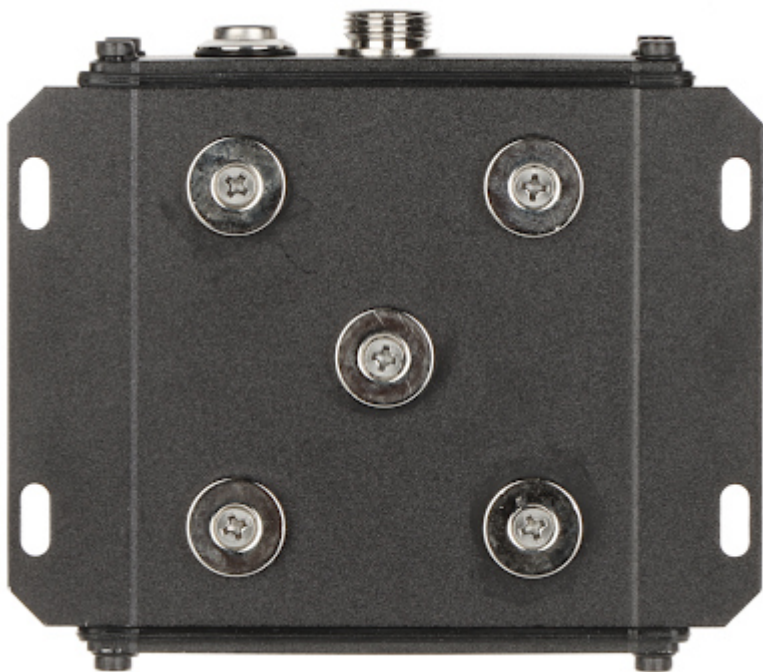

Code: ATE-BAT-2600MAH

BATTERY **ATE-BAT-2600MAH** FOR THE ATE-W-CAM720-FK4 CAMERA AUTONE

Net: **49.24 EUR** Gross: **60.57 EUR**

The ATE-BAT-2600MAH external battery allows you to conveniently provide power to the ATE-W-CAM720-FK4 camera (it can also power other DC 12V cameras). The factory-mounted magnets in the device housing allow for quick, reliable and convenient mounting of the battery to metal surfaces.

The device meets the IP67 tightness class.

SPECIFICATION

Application:	ATE-W-CAM720-FK4
Voltage:	12 V DC
Battery capacity:	2600 mAh
Main features:	<ul style="list-style-type: none">• Integrated magnets to attach to metal surfaces,• ON/OFF button,• M12 connector
"Index of Protection":	IP67
Weight:	0.32 kg
Dimensions:	105 x 93 x 33 mm
Manufacturer / Brand:	AUTONE
Guarantee:	2 years

PRESENTATION

DELTA-OPTI Monika Matysiak; <https://www.delta.poznan.pl>
POL; 60-713 Poznań; Graniczna 10
e-mail: delta-opti@delta.poznan.pl; tel: +(48) 61 864 69 60

M12 connector:

Mounting side view:

In the kit: