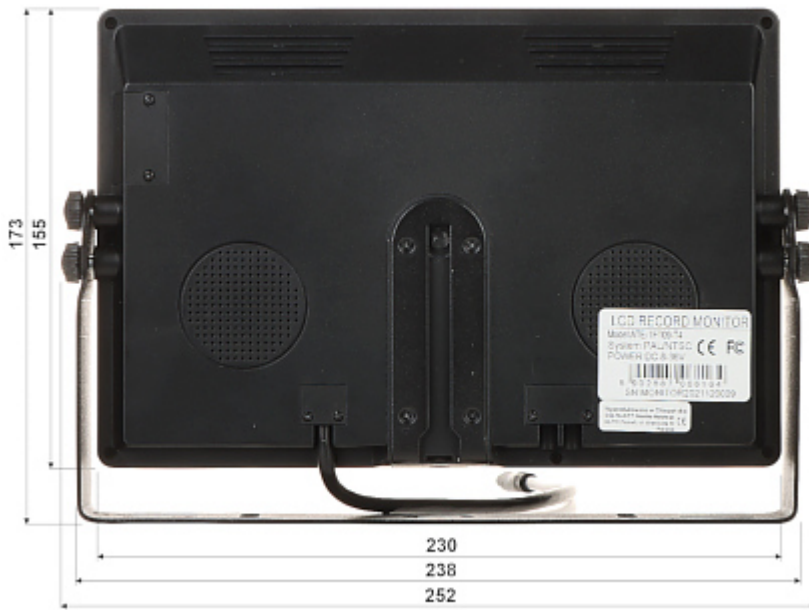

Dimensions: