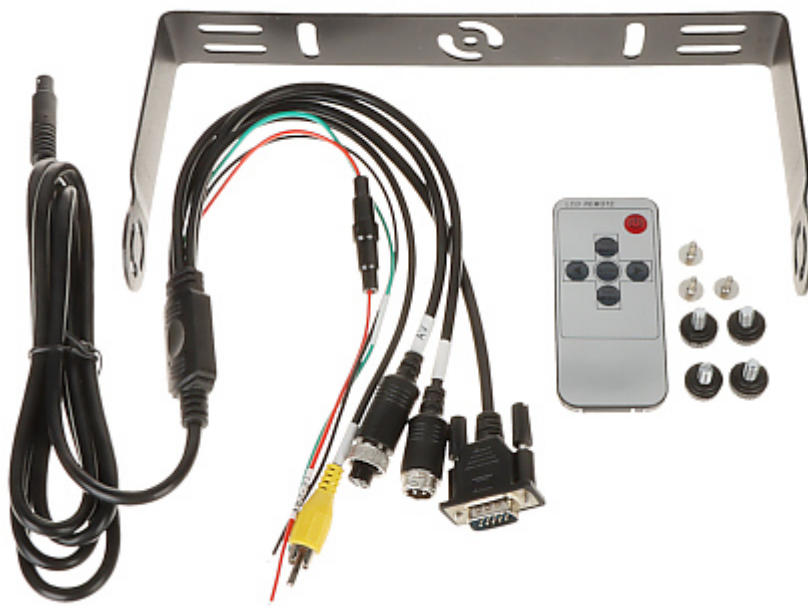

Code: ATE-TFT09-T4

VEHICLE MONITOR ATE-TFT09-T4 9 " AUTONE

Net: 667.68 PLN Gross: 821.25 PLN

Car monitor with 9" screen diagonal with the possibility of connecting 2 video sources, e.g. mobile recorder. As a signal source, you can connect the VGA input - the main source and one of the other CVBS inputs.

SPECIFICATION

Screen size:	9 "
Native resolution:	1024 x 600 px
Aspect ratios:	16 : 9
Contrast:	500 : 1
Brightness:	500 cd/m ²
Video inputs:	<ul style="list-style-type: none">• 1 x VGA,• 1 x M12, 4-pin socket - Code A• 1 x M12, 4-pin plug,• 1 x Cinch plug
Image adjustment:	✓
Video signal standard:	PAL/NTSC
Audio:	—
Power supply:	9 ... 36 V DC (power adapter not included)
Power consumption:	≤ 5 W (operation)
Operation temp:	-30 °C ... 70 °C
Weight:	0.7 kg (with bracket)
Dimensions:	252 x 173 x 70 mm (with bracket)
Manufacturer / Brand:	AUTONE
Guarantee:	2 years

Connectors:

In the kit:

OUR OPINIONS

- o Very good quality image.

PACKAGE

Dimensions (L x W x H): 0x0x0 mm	Gross Weight: 0 kg
----------------------------------	--------------------