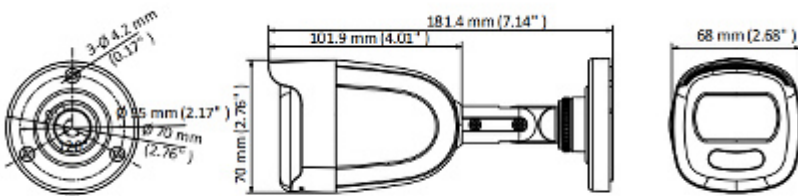

## PRESENTATION

Side view:

Mounting side view:

Camera dimensions:

The change of the AHD / HD-CVI / HD-TVI / PAL standard is done with the corresponding button by keeping it pressed for approx. 5 seconds:

In the kit:

**PACKAGE**

Dimensions (L x W x H): 0x0x0 mm	Gross Weight: 0 kg
----------------------------------	--------------------