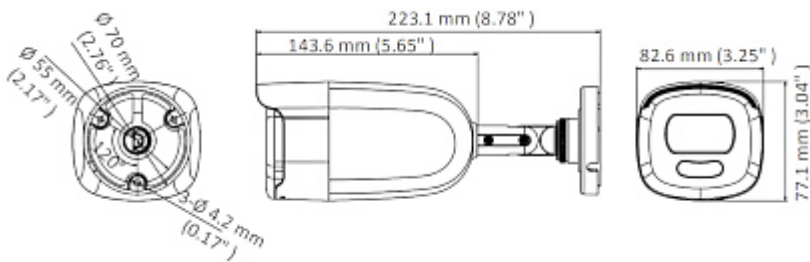

## PRESENTATION

Side view:

Mounting side view:

Camera dimensions:

The change of the AHD / HD-CVI / HD-TVI / PAL standard is done with the corresponding button by keeping it pressed for approx. 5 seconds:

In the kit: