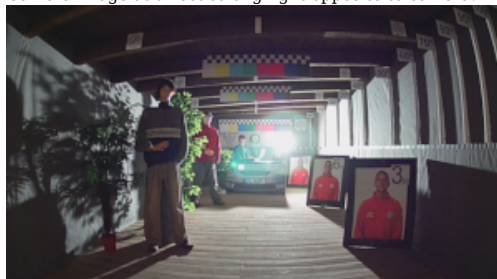

Camera image at direct strong light opposite to camera:

HD-TVI:

Camera image at artificial illumination (about 30Lux):

Camera image at night conditions with internal built-in LED illuminator on:

Camera image at direct strong light opposite to camera: