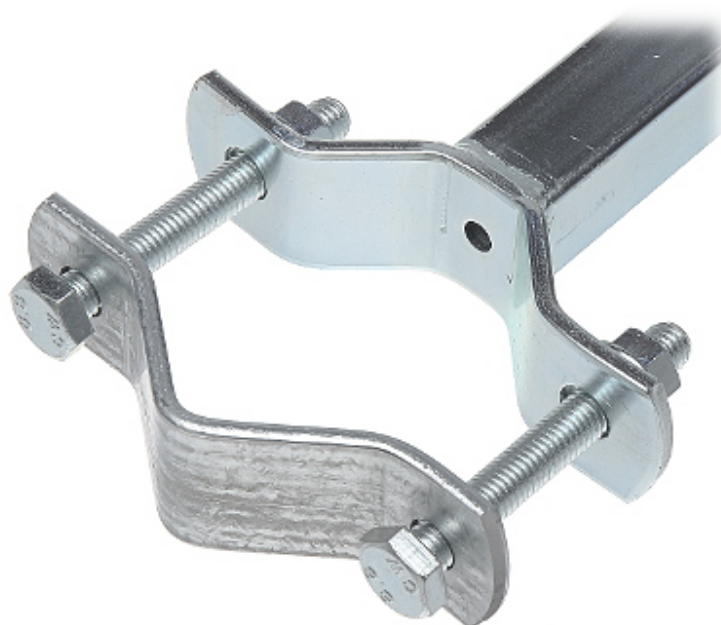

PRESENTATION

DELTA-OPTI Monika Matysiak; <https://www.delta.poznan.pl>
POL; 60-713 Poznań; Graniczna 10
e-mail: delta-opti@delta.poznan.pl; tel: +(48) 61 864 69 60