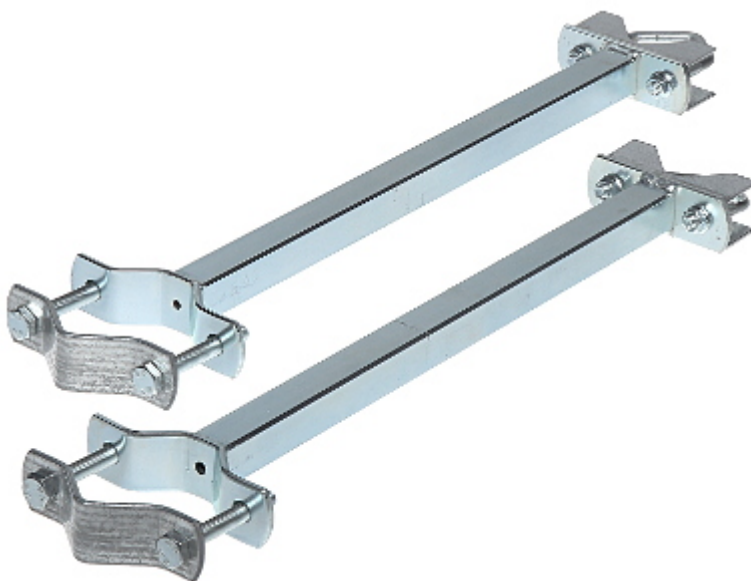

Code: SR-5076/40

## DISTANCE CLAMP SR-5076/40

Net: 62.90 PLN Gross: 77.37 PLN

The SR-5076/40 clamp allows to parallel mount tube masts.  
**The kit includes two elements.**

### SPECIFICATION

Material:	Metal
Mast diameter:	max. 76 mm Main mast max. 50 mm Extra mast
U-bolt diameter:	Ø 8 mm
Main features:	<ul style="list-style-type: none"><li>• Distance between masts : 400 mm</li><li>• The whole galvanized</li></ul>
Guarantee:	2 years