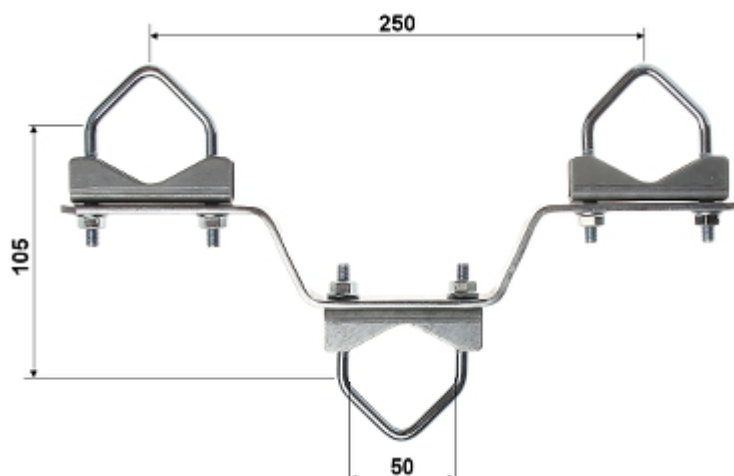

Code: OR3-50W6

PIPE CLAMP OR3-50W6

Net: 10.03 EUR Gross: 10.03 EUR

The OR3-50W6 clamp is using to parallel mounting a pipe mast to the truss mast of the MK-xx series.
NOTE! The kit includes 2 pc only.

SPECIFICATION

Material:	Steel galvanized
Mast diameter:	max. 50 mm - Main mast , max. 50 mm - Extra mast
Main features:	<ul style="list-style-type: none">• Distance between main mast and secondary mast : 105 mm• The whole galvanized
Manufacturer / Brand:	DELTA
Guarantee:	3 years

PRESENTATION

Dimensions:

PACKAGE

Dimensions (L x W x H): 0x0x0 mm	Gross Weight: 0 kg
----------------------------------	--------------------

DELTA-OPTI Monika Matysiak; <https://www.delta.poznan.pl>
POL; 60-713 Poznań; Graniczna 10
e-mail: delta-opti@delta.poznan.pl; tel: +(48) 61 864 69 60