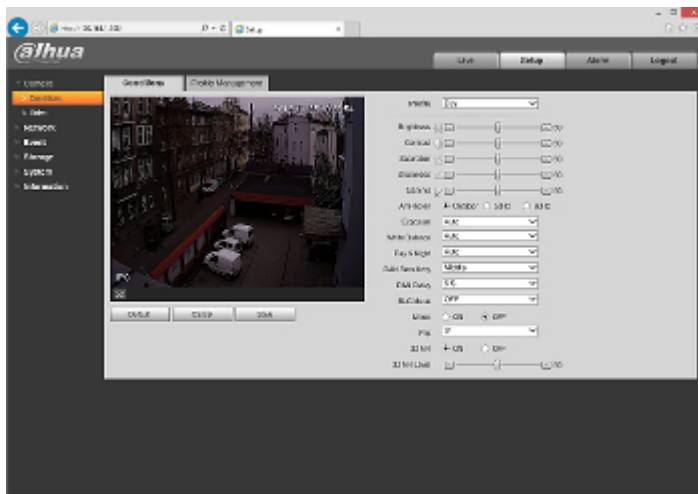

Camera connectors:

Connectors description:

Presentation of the Full Color technology used in the camera:

:
See how to initialize DAHUA cameras:

:
In the kit:

Example captures of device interface:

OUR TESTS

Camera image at artificial illumination (about 30Lux):