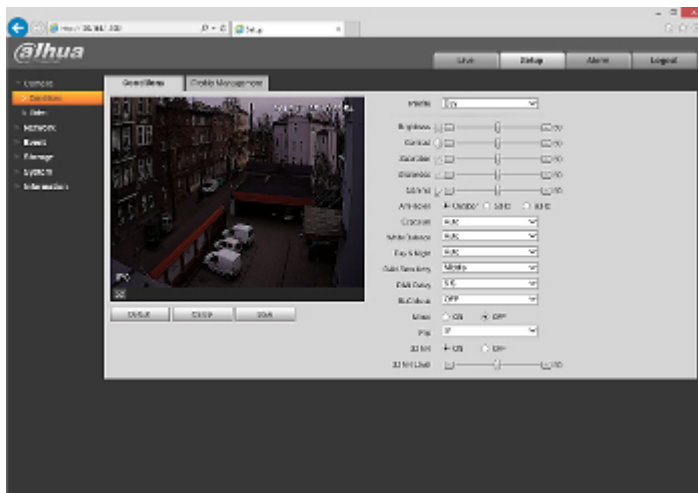

Side view:

Memory card slot:

Camera mounting side view:

Camera connectors:

Connectors description:

Presentation of the Full Color technology used in the camera:

:  
See how to initialize DAHUA cameras:  
:  
In the kit:

Example captures of device interface: