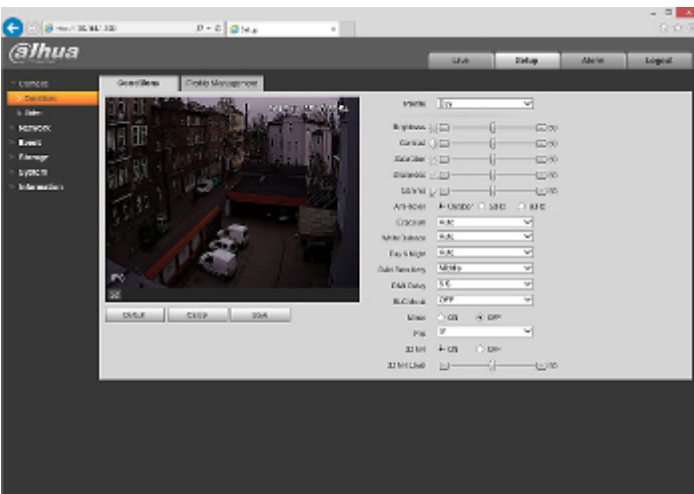

PRESENTATION

Side view:

Memory card slot:

Camera mounting side view:

Camera connectors:

Connectors description:

Presentation of the TiOC technology used in the camera:

:
See how to initialize DAHUA cameras:
:
In the kit:

Example captures of device interface:

OUR TESTS

Camera image at artificial illumination (about 30Lux):

Camera image at night conditions with internal built-in LED illuminator on:

Camera image at direct strong light opposite to camera: