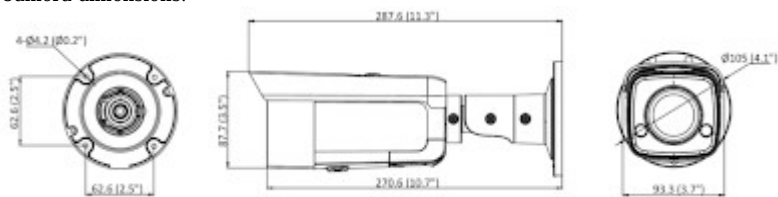

Side view:

Memory card slot:

Camera mounting side view:

Camera dimensions:

In the kit:

**OUR TESTS**

Camera image at artificial illumination (about 30Lux):

Camera image at night conditions with internal built-in LED illuminator on:

Camera image at direct strong light opposite to camera: