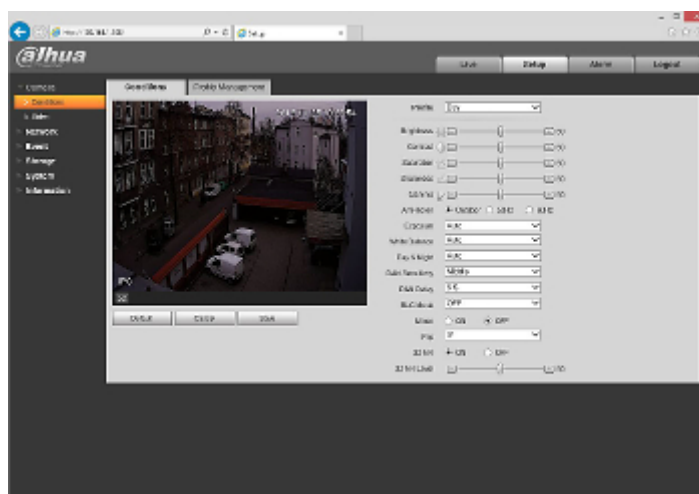

Camera mounting side view:

Presentation of the Full Color technology used in the camera:

:

See how to initialize DAHUA cameras:

:

In the kit:

Example captures of device interface:

OUR TESTS