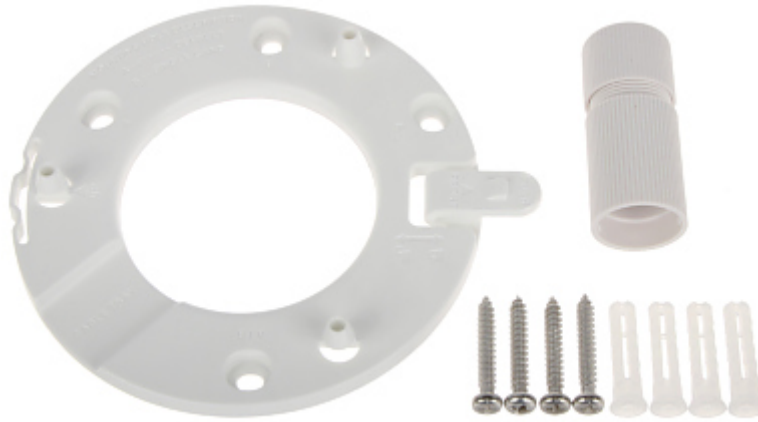

Camera mounting side view:

Presentation of the Full Color technology used in the camera:

:

See how to initialize DAHUA cameras:

:

In the kit:

Example captures of device interface:

OUR TESTS