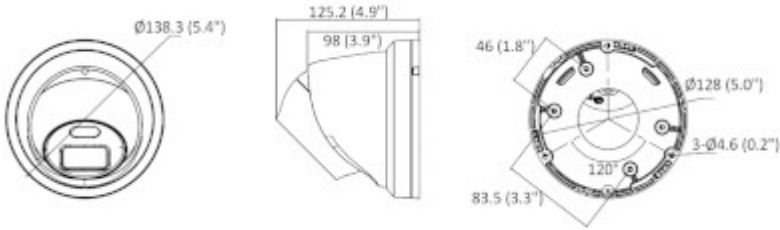

Memory card slot:

Mounting side view:

Camera dimensions:

In the kit:

**OUR TESTS**

Camera image at artificial illumination (about 30Lux):

Camera image at night conditions with internal built-in LED illuminator on: