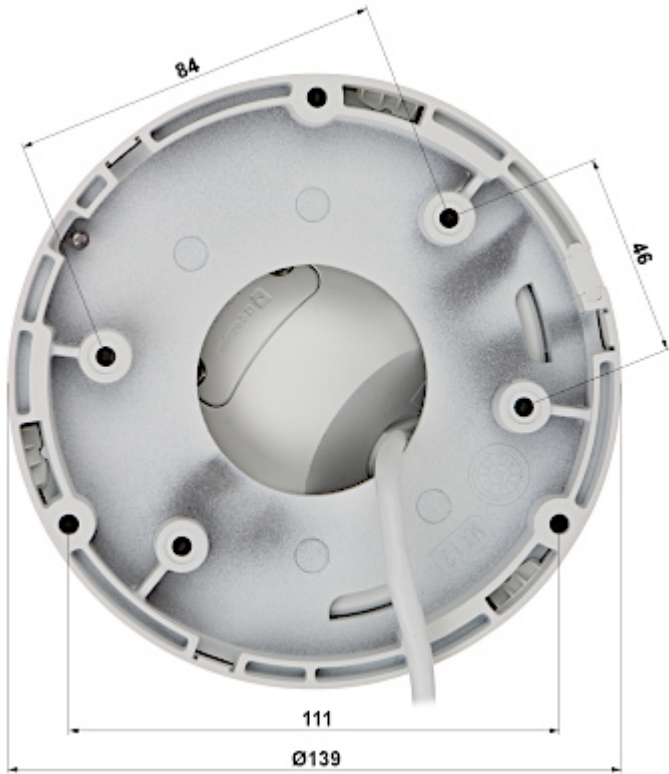

## PRESENTATION

Camera is out from clamping ring:

DELTA-OPTI Monika Matysiak; <https://www.delta.poznan.pl>  
 POL; 60-713 Poznań; Graniczna 10  
 e-mail: [delta-opti@delta.poznan.pl](mailto:delta-opti@delta.poznan.pl); tel: +(48) 61 864 69 60

Memory card slot:

Mounting side view:

Camera dimensions:

In the kit:

**OUR TESTS**

Camera image at artificial illumination (about 30Lux):

Camera image at night conditions with internal built-in LED illuminator on: