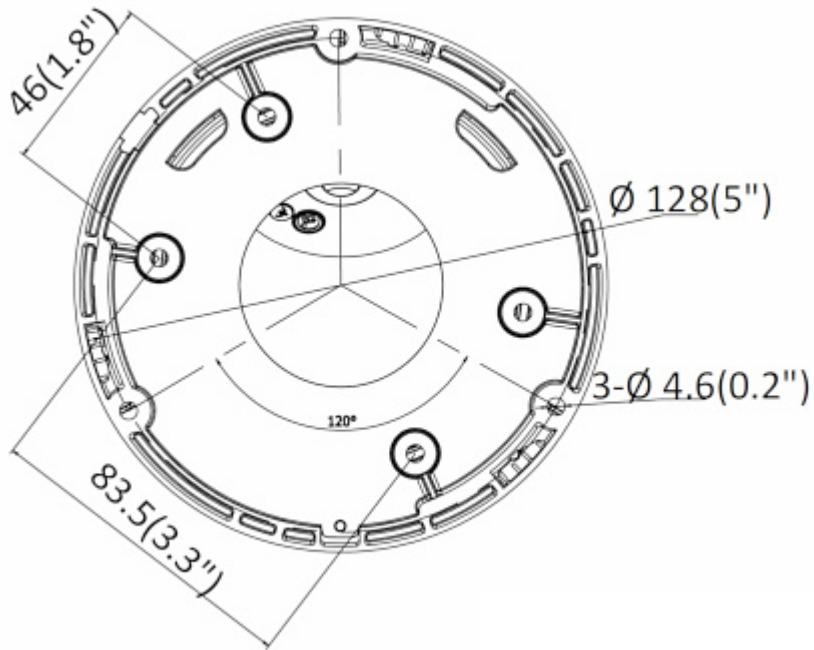

## PRESENTATION

Camera is out from clamping ring:

DELTA-OPTI Monika Matysiak; <https://www.delta.poznan.pl>  
 POL; 60-713 Poznań; Graniczna 10  
 e-mail: delta-opti@delta.poznan.pl; tel: +(48) 61 864 69 60

Memory card slot and "Reset" button:

Mounting side view:

Camera dimensions:

In the kit:

**OUR TESTS**

Camera image at artificial illumination (about 30Lux):

Camera image at night conditions with internal built-in LED illuminator on: