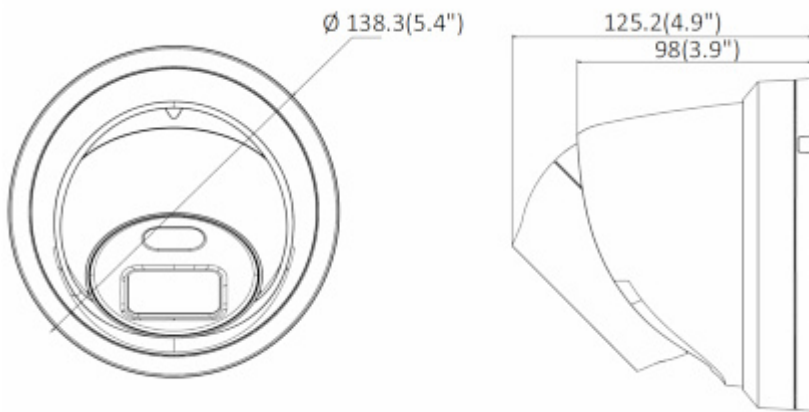

Memory card slot and "Reset" button:

Mounting side view:

Camera dimensions:

In the kit:

**OUR TESTS**

Camera image at artificial illumination (about 30Lux):

Camera image at night conditions with internal built-in LED illuminator on: