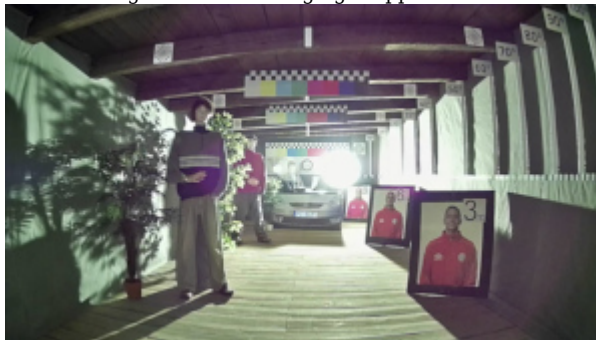

In the kit:

OUR TESTS

Camera image at artificial illumination (about 30Lux):

Camera image at night conditions with internal built-in LED illuminator on:

Camera image at direct strong light opposite to camera: