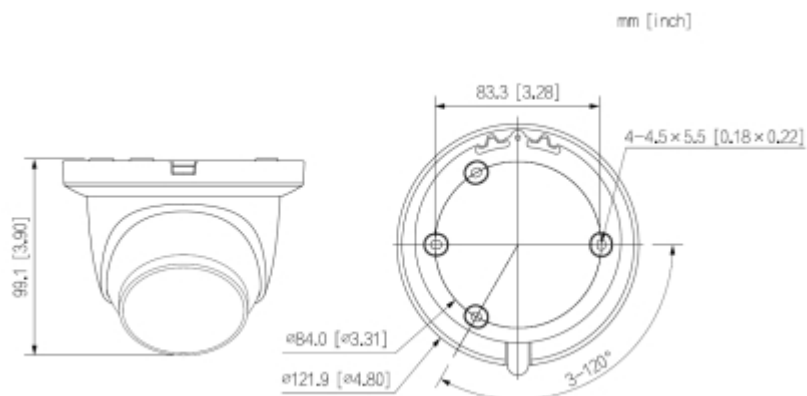

Camera is out from clamping ring:

Memory card slot and "Reset" button:

Camera mounting side view:

See how to initialize DAHUA cameras:

:

Dimensions:

In the kit:

Example captures of device interface: