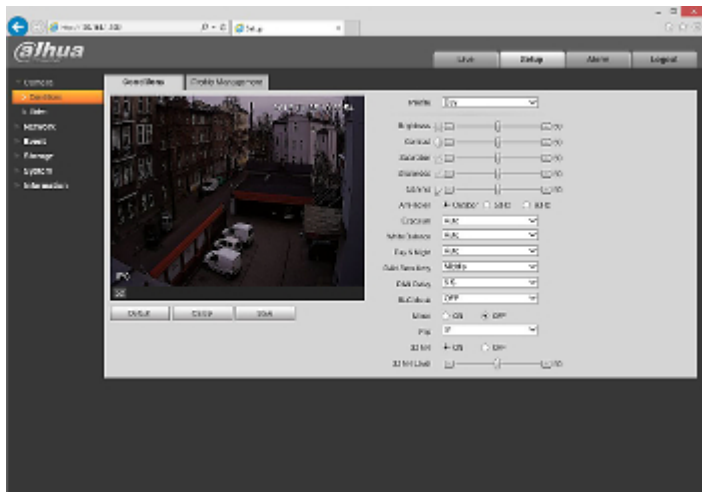

Camera is out from clamping ring:

Memory card slot and "Reset" button:

Camera mounting side view:

See how to initialize DAHUA cameras:

:

Dimensions:

In the kit:

Example captures of device interface:

## OUR TESTS

Camera image at artificial illumination (about 30Lux):

Camera image at night conditions with internal built-in LED illuminator on:

Camera image at night conditions with internal built-in IR illuminator on: