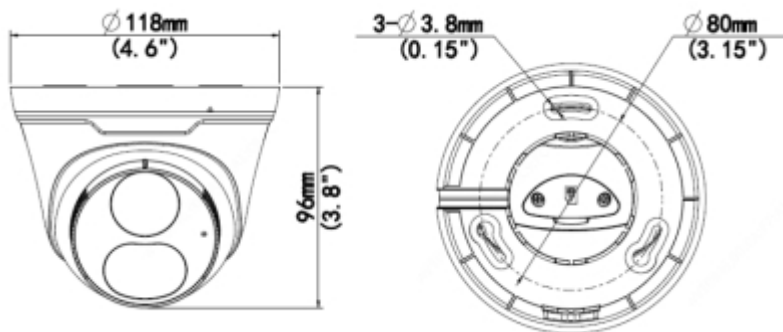

## SPECIFICATION

Standard:	TCP/IP
Sensor:	1/3 " Progressive Scan CMOS
Matrix size:	4 Mpx
Resolution:	2688 x 1520 - 4 Mpx , 2560 x 1440 - 3.7 Mpx , 2304 x 1296 - 3 Mpx , 1920 x 1080 - 1080p
Lens:	2.8 mm @ F1.6
View angle:	• 113 ° (manufacturer data) • 97 ° (our tests result)
White light LED illuminator range:	30 m
Range of IR illumination:	30 m
S/N ratio:	> 52 dB
RS-485 interface:	—
Memory card slot:	Micro SD memory cards up to 128GB support (possible local recording)
Image compression method:	Ultra 265 / H.265 / H.264 / MJPEG
Alarm inputs / outputs:	—

## PRESENTATION

Camera is out from clamping ring:

Memory card slot:

Mounting side view:

Camera dimensions:

In the kit:

**OUR TESTS**

Camera image at artificial illumination (about 30Lux):

## PACKAGE

Dimensions (L x W x H): 0x0x0 mm	Gross Weight: 0 kg
----------------------------------	--------------------