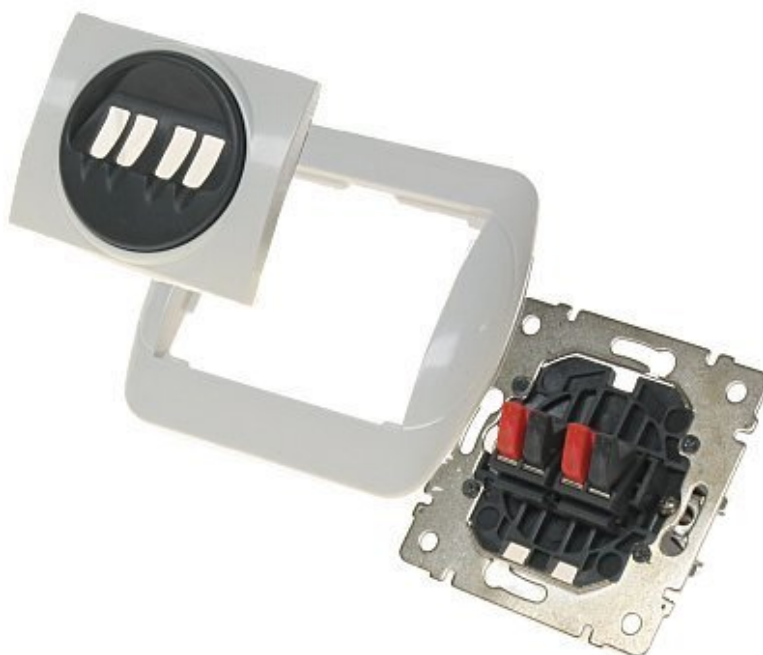

PRESENTATION

DELTA-OPTI Monika Matysiak; <https://www.delta.poznan.pl>
POL; 60-713 Poznań; Graniczna 10
e-mail: delta-opti@delta.poznan.pl; tel: +(48) 61 864 69 60