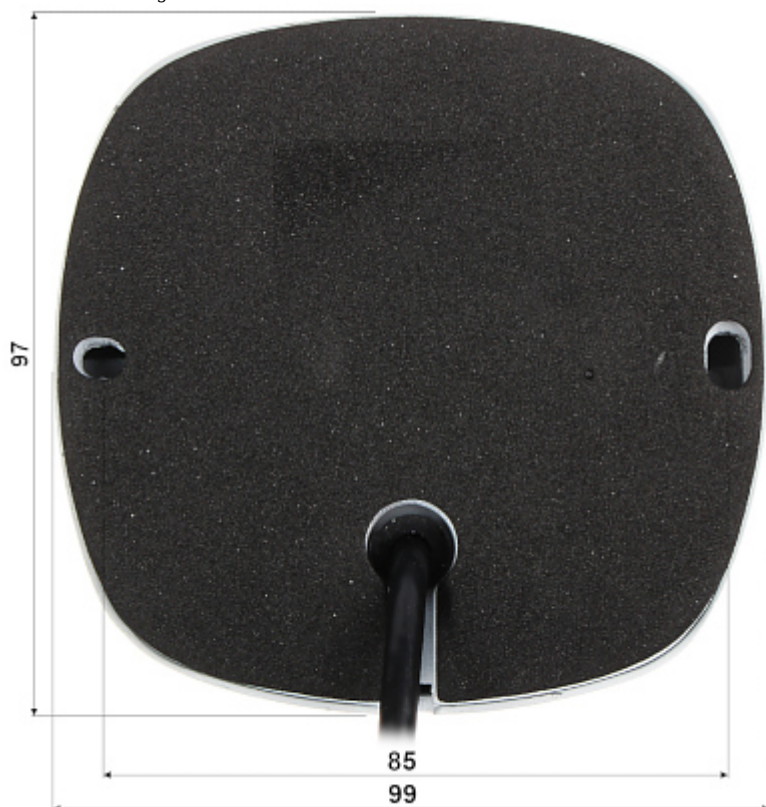

SPECIFICATION

Standard:	CVBS - PAL
Sensor:	1/3 " CMOS
Matrix size:	1 Mpx
Resolution:	960 x 576 - 960H
Lens:	2.8 mm
View angle:	91 ° (manufacturer data) 86 ° (our tests result)
Range of IR illumination:	10 m
S/N ratio:	> 50 dB
Video output:	1 Vpp / 75 Ω - M12, 4-pin socket, Code A
Audio:	—
Main features:	<ul style="list-style-type: none">• AGC - Automatic Gain Control• BLC - Back Light Compensation• ICR filter - IR illuminators support• Auto White Balance• Sharpness - sharper image outlines
OSD menu:	—
Housing:	Dome, Metal
Color:	White
Application:	The camera is designed for installation outside vehicles
Power supply:	12 V DC / 420 mA - Powering the cameras with 12V DC voltage directly from recorder
Power consumption:	< 5 W
Operation temp:	-20 °C ... 60 °C

DELTA-OPTI Monika Matysiak; <https://www.delta.poznan.pl>
POL; 60-713 Poznań; Graniczna 10
e-mail: delta-opti@delta.poznan.pl; tel: +(48) 61 864 69 60

Weight:	0.28 kg
Dimensions:	99 x 97 x 57 mm
Manufacturer / Brand:	AUTONE
Guarantee:	2 years

PRESENTATION

Camera view after remove the Dome cover:

Camera mounting dimensions:

M12 connector:

SN	Function
1	12V camera external power
2	GND
3	Audio
4	Video

In the kit:

OUR TESTS

Camera image at artificial illumination (about 30Lux):

Camera image at night conditions with internal built-in IR illuminator on:

Camera image at direct strong light opposite to camera:

OUR OPINIONS

- Very flat profile of the camera.
- Solid workmanship.

PACKAGE