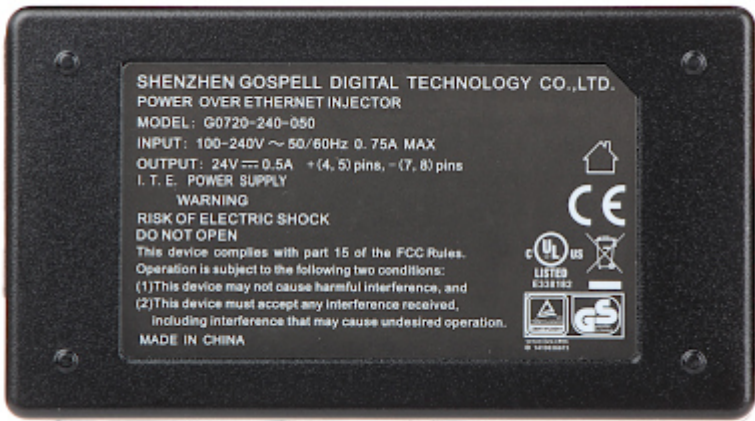

Code: PFWB5-10AC

CUSTOMER PREMISES EQUIPMENT **PFWB5-10AC** DAHUA

Net: **335.32 EUR** Gross: **412.44 EUR**

The PFWB5-10AC is an integrated solution for professional outdoor wireless networks. Thanks to a unique construction, device offers unparalleled performance in such a compact device.

The casing made of UV resistant plastic is resistant to even the most severe weather conditions.

SPECIFICATION

Frequency range:	5150 MHz ... 5850 MHz
Antenna type:	20 dBi, 2x2 MIMO - Bandwidth 5 GHz
Standards:	IEEE 802.11 a/n/ac
Baud rates:	max. 866 Mbps
LAN ports:	1 x 10/100/1000 Mbps
Vertical beam width (V):	10 °
Horizontal beam width (H):	10 °
Operation modes:	WDS client, TDMA client, WDS Base Station, TDMA Base Station, ARP NAT Base Station, Bridge, Router
Protections:	Overvoltage protection
Transmitter power:	30 dBm
Wireless transmission range:	<ul style="list-style-type: none">• Recommended ≤ 5 km• max. 7 km
Memory:	64 MB RAM, 16 MB Flash
Processor:	QCA9563 750 MHz
Power supply PoE:	✓
Power supply:	12 V ... 24 V DC - Passive PoE (power adapter included)
Power consumption:	10 W
Operation temp:	-30 °C ... 70 °C

PRESENTATION

Rear view:

connector:

Power adapter:

In the kit:

PACKAGE

Dimensions (L x W x H): 0x0x0 mm	Gross Weight: 0 kg
----------------------------------	--------------------