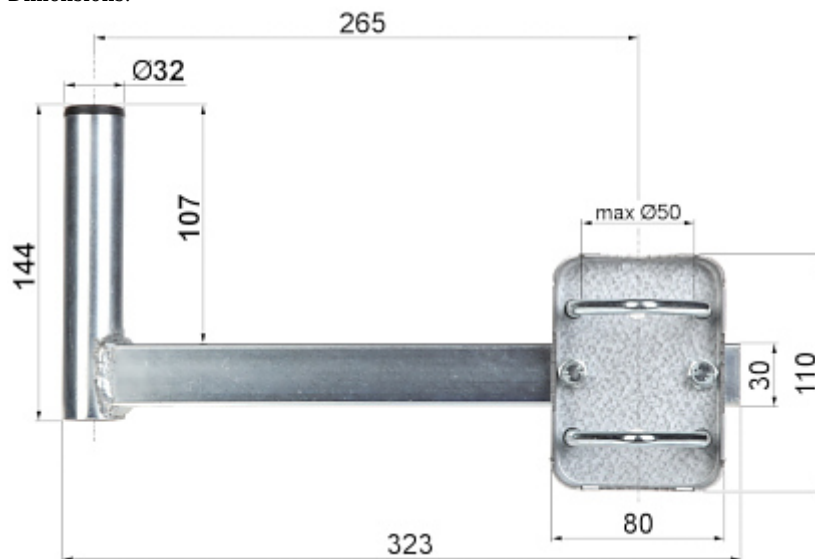

PRESENTATION

Dimensions:

DELTA-OPTI Monika Matysiak; <https://www.delta.poznan.pl>
POL; 60-713 Poznań; Graniczna 10
e-mail: delta-opti@delta.poznan.pl; tel: +(48) 61 864 69 60