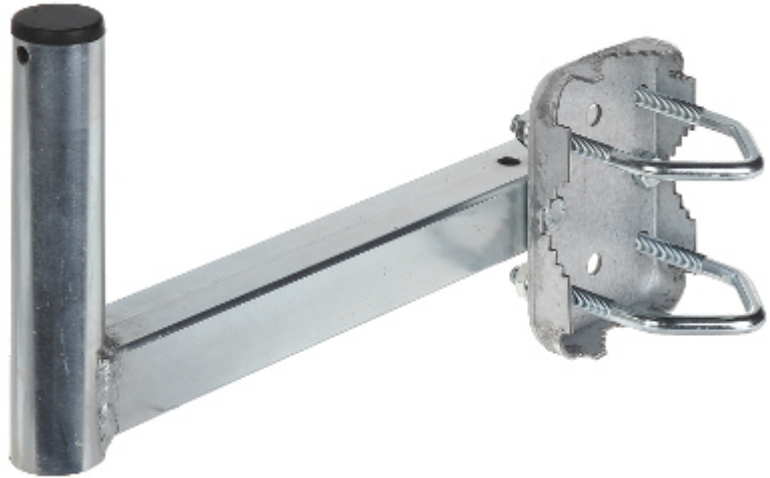

Code: URL-32H20

TUBE MOUNT URL-32H20

Net: 5.73 EUR Gross: 7.05 EUR

The tube mount allows to mount antennas or cameras to the tube or balustrade.

SPECIFICATION

Material:	Metal
Mast diameter:	max. 50 mm
Mount tube diameter:	Ø 32 mm
Distance from mounting surface:	245 mm
Mount:	2 x Clamp
Main features:	<ul style="list-style-type: none">• Easy and universal mounting system• The whole galvanized
Manufacturer / Brand:	DELTA
Guarantee:	3 years