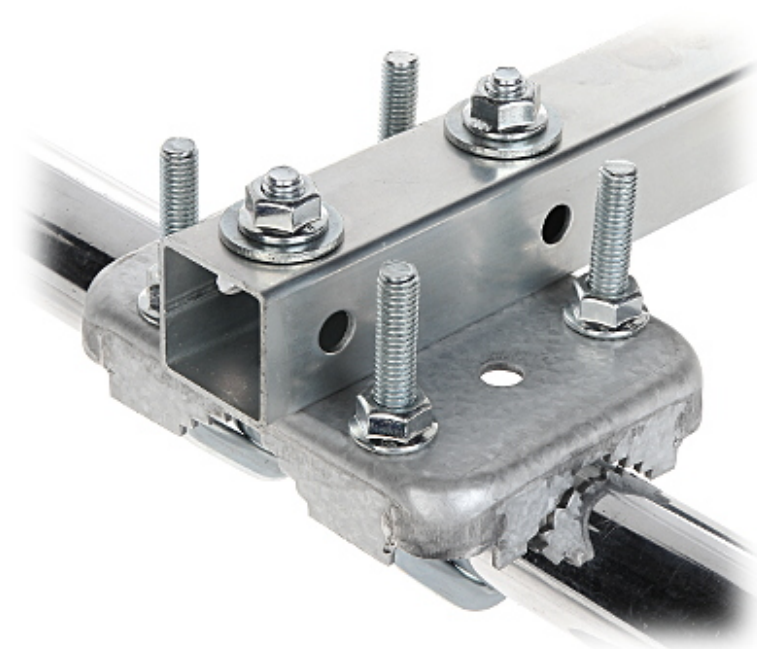

DELTA-OPTI Monika Matysiak; <https://www.delta.poznan.pl>
POL; 60-713 Poznań; Graniczna 10
e-mail: delta-opti@delta.poznan.pl; tel: +(48) 61 864 69 60