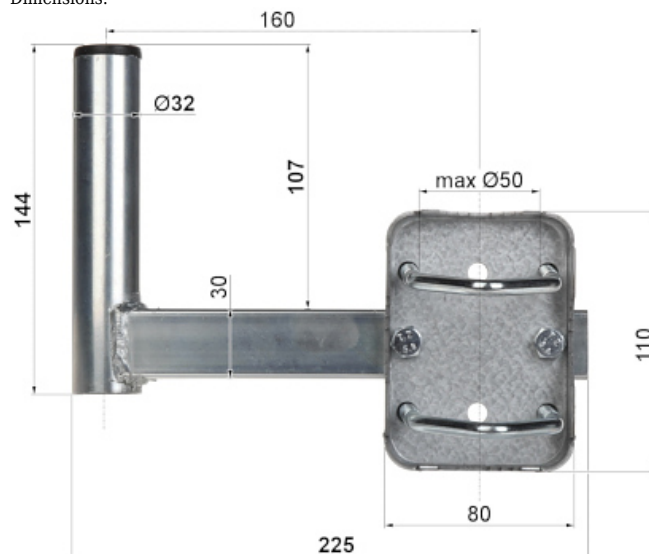

PRESENTATION

Dimensions:

DELTA-OPTI Monika Matysiak; <https://www.delta.poznan.pl>
POL; 60-713 Poznań; Graniczna 10
e-mail: delta-opti@delta.poznan.pl; tel: +(48) 61 864 69 60