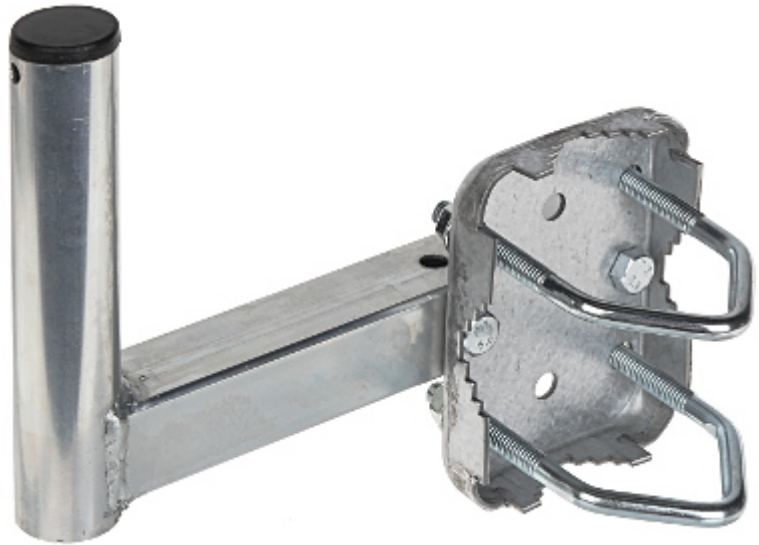

Code: URL-32H10

TUBE MOUNT URL-32H10

Net: 23.38 PLN Gross: 28.76 PLN

The tube mount allows to mount antennas or cameras to the tube or balustrade.

SPECIFICATION

Material:	Metal
Mast diameter:	max. 50 mm
Mount tube diameter:	Ø 32 mm
Distance from mounting surface:	145 mm
Mount:	2 x Clamp
Main features:	<ul style="list-style-type: none">• Easy and universal mounting system• The whole galvanized
Manufacturer / Brand:	DELTA
Guarantee:	3 years