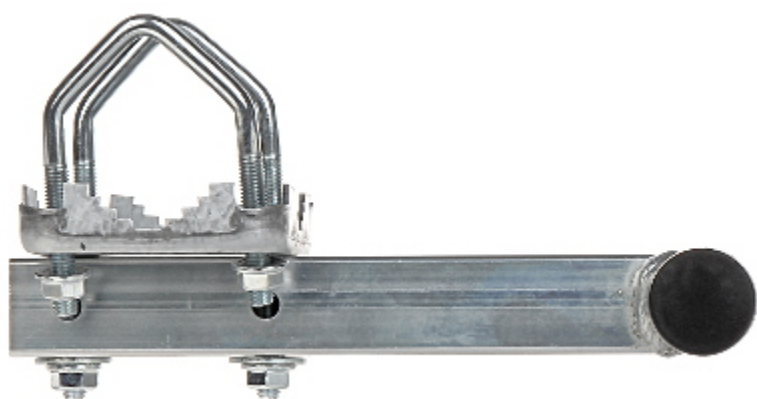

DELTA-OPTI Monika Matysiak; <https://www.delta.poznan.pl>
POL; 60-713 Poznań; Graniczna 10
e-mail: delta-opti@delta.poznan.pl; tel: +(48) 61 864 69 60