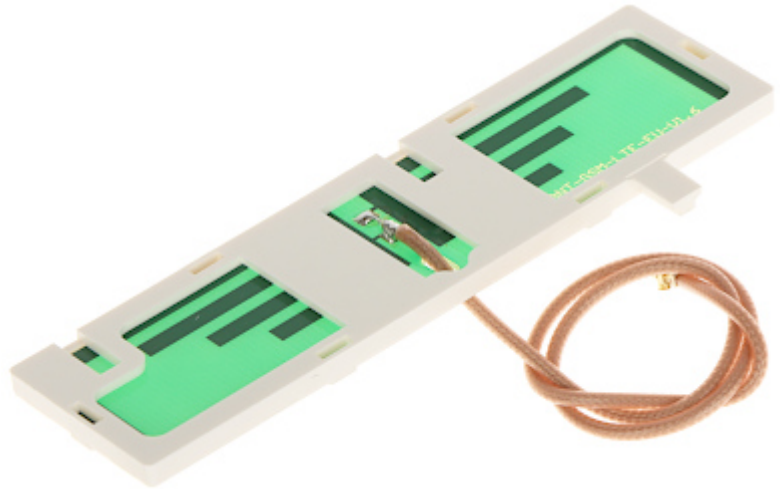

Code: ANT-LTE-I

## ANTENNA ANT-LTE-I SATEL

Net: 6.48 EUR Gross: 7.97 EUR

The LTE antenna is designed for operation with the PERFECTA 16, PERFECTA 16-WRL, PERFECTA 32, PERFECTA 32-WRL, PERFECTA 32 LTE, PERFECTA 32-WRL LTE, VERSA Plus, INTEGRA 128-WRL alarm control panels, GSM-X, GSM-X LTE, INT-GSM, INT-GSM LTE communication modules and the MICRA alarm module.

The ANT-LTE-I device is suitable for installation in SATEL plastic enclosures, which have a special place for such devices (eg. OPU-2-B, OPU-3-P, OPU-4-P).

### SPECIFICATION

Frequency band:	LTE, UMTS/HSPA+, GSM/GPRS/EDGE
Connector:	IPX (U.FL)
Application:	SATEL PERFECTA, VERSA Plus, INTEGRA-128-WRL, GSM-X, INT-GSM, MICRA
Main features:	Length of the cable - 20 cm
Weight:	0.007 kg
Dimensions:	90 x 31 x 4 mm
Manufacturer / Brand:	SATEL
Guarantee:	2 years