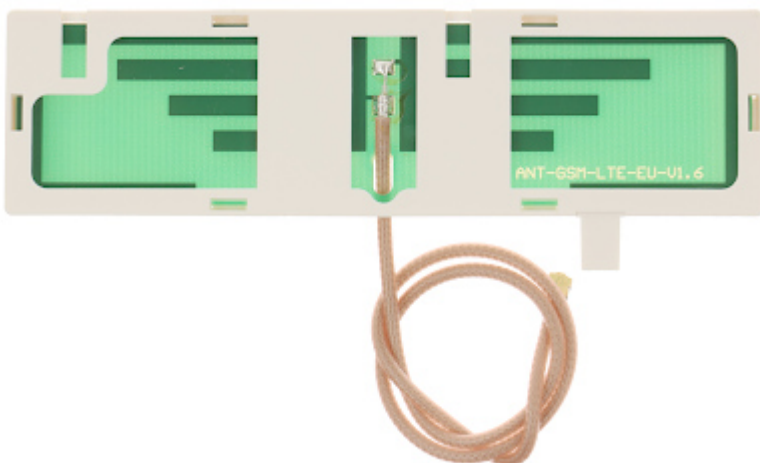

PRESENTATION

Antenna connector:

DELTA-OPTI Monika Matysiak; <https://www.delta.poznan.pl>
POL; 60-713 Poznań; Graniczna 10
e-mail: delta-opti@delta.poznan.pl; tel: +(48) 61 864 69 60