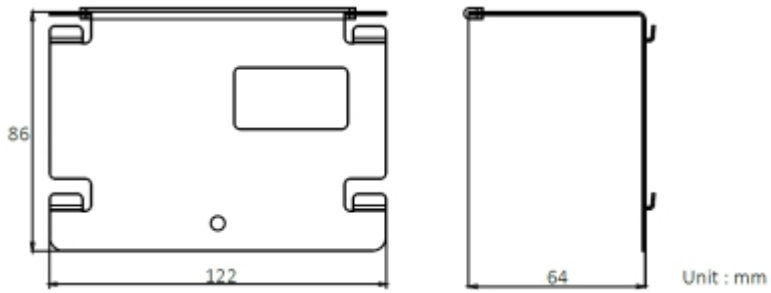

### SPECIFICATION

Material:	Stainless steel
Application:	DS-KH6320-TE1, DS-KH6320-WTE1, DS-KH6320-WTE2, DS-KH8520-WTE1
Color:	Silver
Weight:	0.116 kg
External dimensions:	122 x 86 x 64 mm
Manufacturer / Brand:	Hikvision
SAP Code:	305700562
Guarantee:	<b>3 years</b>

Dimensions:

## PACKAGE

Dimensions (L x W x H): 0x0x0 mm	Gross Weight: 0 kg
----------------------------------	--------------------