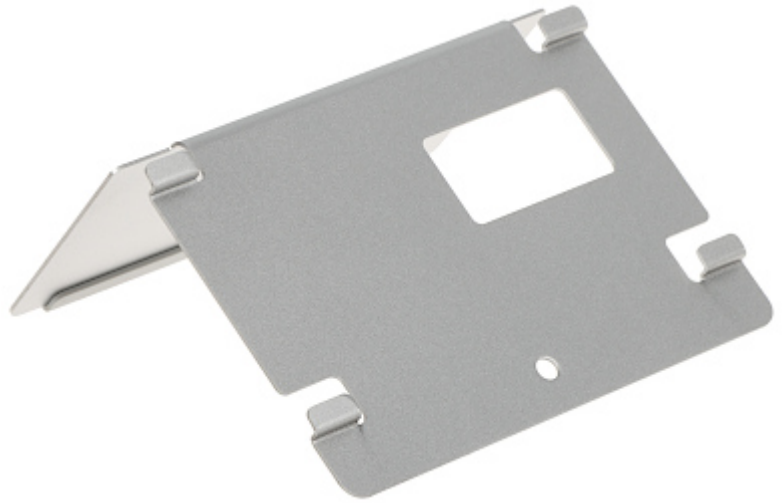

Code: DS-KABH6320-T

## DESK STAND **DS-KABH6320-T** Hikvision

Net: **124.00 PLN** Gross: **152.52 PLN**

The DS-KABH6320-T desk stand allows for safe and aesthetic installation of the internal panel on a table, desk or shelf. This solution allows to resign from the permanent installation of the panel on the wall. The product's construction ensures easy access to the connectors of the panel mounted on it.

### SPECIFICATION

Material:	Stainless steel
Application:	DS-KH6320-TE1, DS-KH6320-WTE1, DS-KH6320-WTE2, DS-KH8520-WTE1
Color:	Silver
Weight:	0.116 kg
External dimensions:	122 x 86 x 64 mm
Manufacturer / Brand:	Hikvision
SAP Code:	305700562
Guarantee:	<b>3 years</b>

Dimensions: