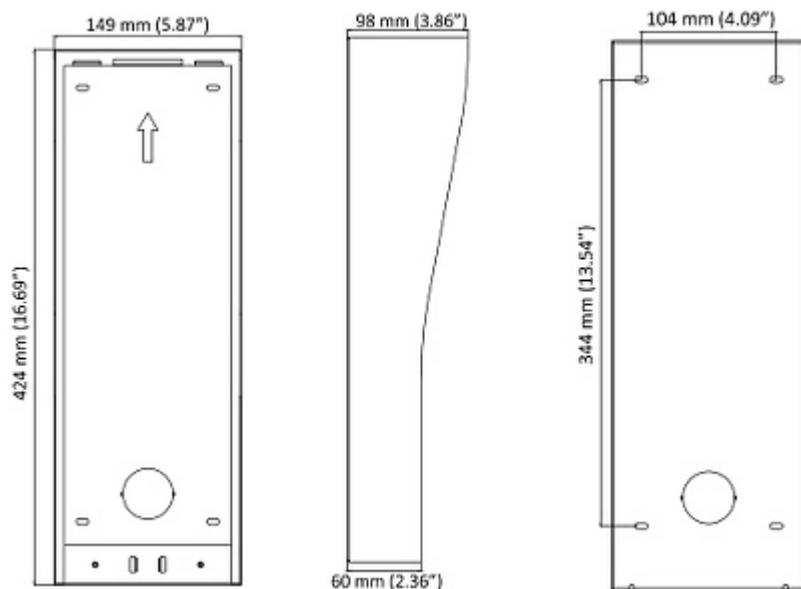

PACKAGE

Dimensions (L x W x H): 0x0x0 mm	Gross Weight: 0 kg