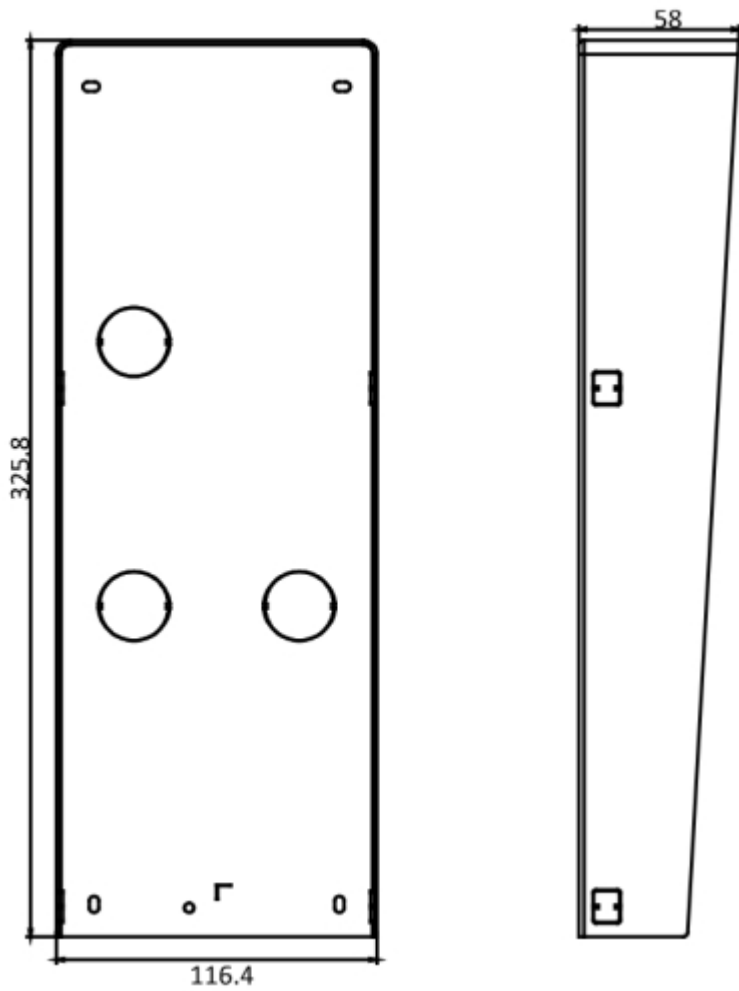

Code: DS-KABD8003-RS3

SURFACE HOUSING **DS-KABD8003-RS3** Hikvision

Net: **36.64 EUR** Gross: **45.07 EUR**

The surface mounting box with rain-shield is dedicated to the modular door station in the triple surface-mounted frame DS-KD-ACW3.

SPECIFICATION

Material:	Steel galvanized
Application:	DS-KD-ACW3
Color:	Graphite
Weight:	0.71 kg
External dimensions:	326 x 116 x 58 mm
Manufacturer / Brand:	Hikvision
SAP Code:	305700595
Guarantee:	3 years

PRESENTATION

Front view:

DELTA-OPTI Monika Matysiak; <https://www.delta.poznan.pl>
POL; 60-713 Poznań; Graniczna 10
e-mail: delta-opti@delta.poznan.pl; tel: +(48) 61 864 69 60

Rear view:

Dimensions:

In the kit: