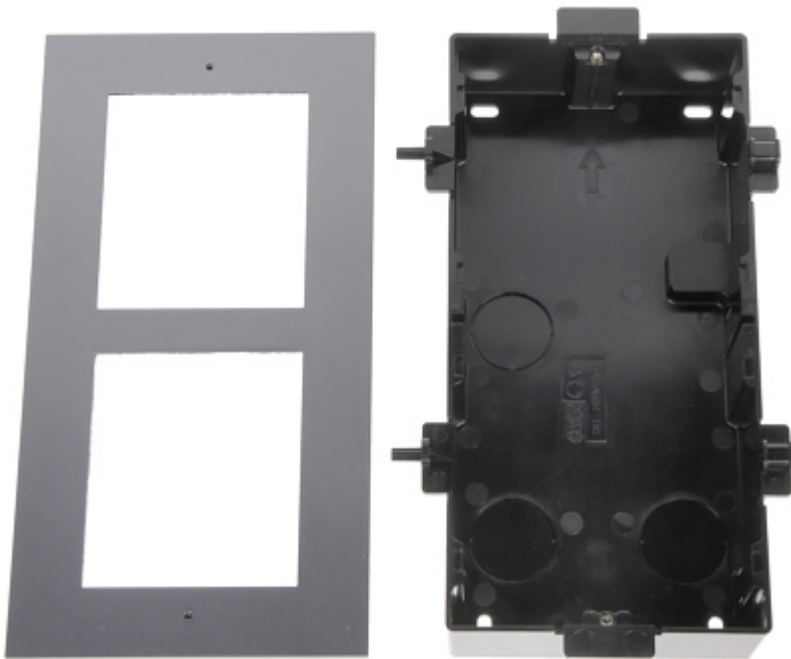

Particular elements:

In the kit:

PACKAGE

DELTA-OPTI Monika Matysiak; <https://www.delta.poznan.pl>
POL; 60-713 Poznań; Graniczna 10
e-mail: delta-opti@delta.poznan.pl; tel: +(48) 61 864 69 60