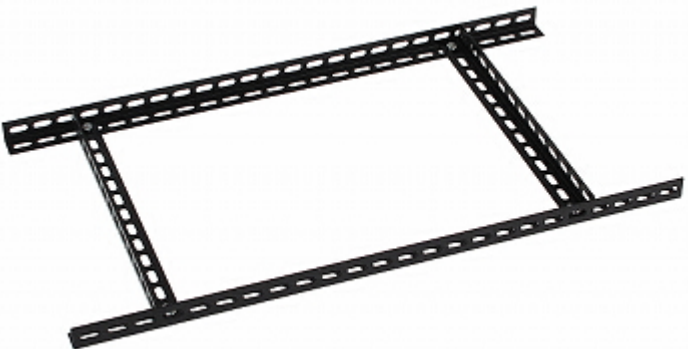

Code: A19L/485

MOUNTING RAIL A19L/485

Net: 3.74 EUR Gross: 4.60 EUR

Mounting rail is designed to mount inside Rack 19" cabinets. By combining different rails in different ways, we can get the shelves for the devices incompatible with Rack standard.

SPECIFICATION

Dimensions:	485 x 20 x 20 mm
Material:	Steel
Color:	Black
Application:	Rack 19"
Manufacturer / Brand:	DELTA
Guarantee:	3 years

PRESENTATION

Example of application:

DELTA-OPTI Monika Matysiak; <https://www.delta.poznan.pl>
POL; 60-713 Poznań; Graniczna 10
e-mail: delta-opti@delta.poznan.pl; tel: +(48) 61 864 69 60