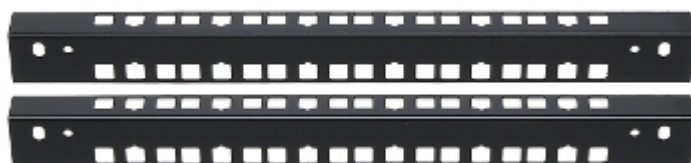

Code: A19PR/6U*P2

PROFILE A19PR/6U*P2

Net: 3.06 EUR Gross: 3.76 EUR

Extra mounting profiles designed for Rack EPRADO-R19-6U/450, EPRADO-R19-6U/600 cabinet, height 6 U.

SPECIFICATION

In package:	2 pcs The price for package
Dimensions:	335 (6 U) x 31 x 21 mm
Material:	Steel
Color:	Black
Application:	<ul style="list-style-type: none">EPRADO-R19-6U/450EPRADO-R19-6U/600
Guarantee:	2 years

PRESENTATION

In the kit:

PACKAGE

Dimensions (L x W x H): 0x0x0 mm	Gross Weight: 0 kg
----------------------------------	--------------------