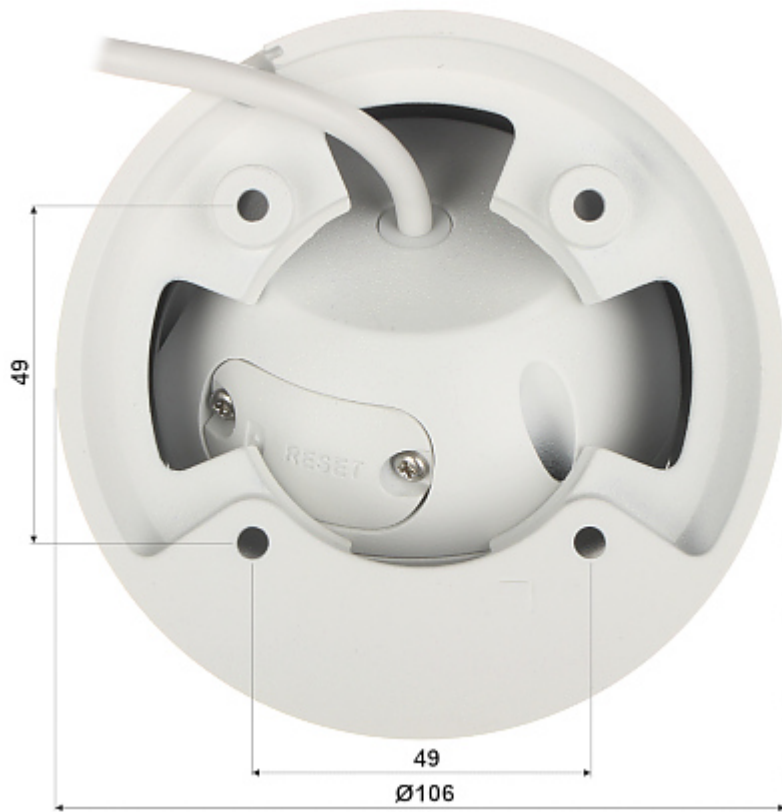

PRESENTATION

Camera is out from clamping ring:

Memory card slot:

Mounting side view:

In the kit:

OUR TESTS

Camera image at artificial illumination (about 30Lux):

DELTA-OPTI Monika Matysiak; <https://www.delta.poznan.pl>
POL; 60-713 Poznań; Graniczna 10
e-mail: delta-opti@delta.poznan.pl; tel: +(48) 61 864 69 60

Camera image at night conditions with internal built-in IR illuminator on:

Camera image at direct strong light opposite to camera:

PACKAGE

Dimensions (L x W x H): 0x0x0 mm	Gross Weight: 0 kg
----------------------------------	--------------------