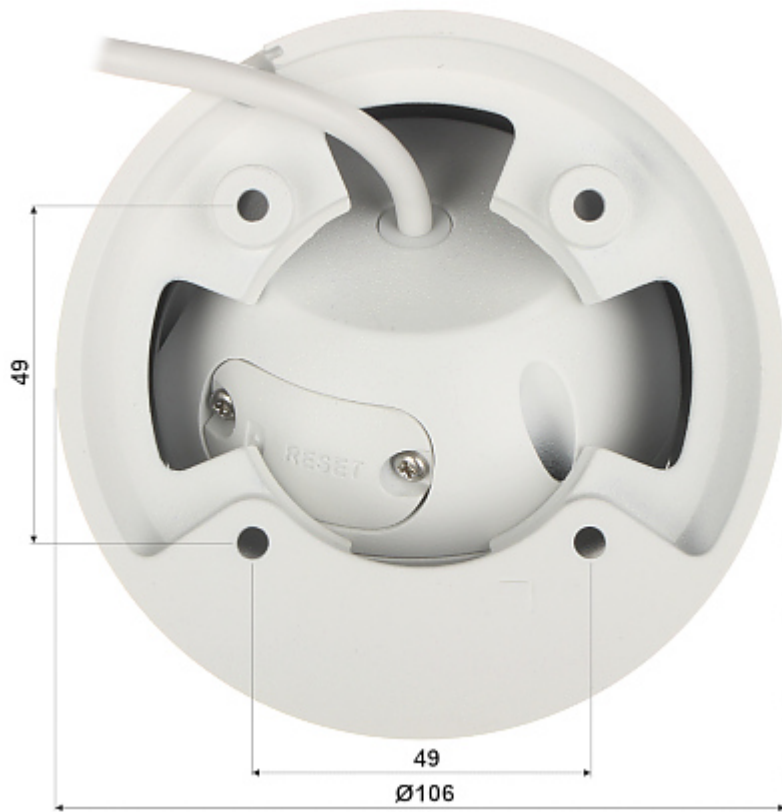

PoE powering possibility, compatible with the 802.3af standard makes the device more universal and easier to install. The range of IR illumination according to the manufacturer data, depends on outer conditions (visibility - air transparency, environment, wall colors ie. scene reflectance).

## PRESENTATION

Camera is out from clamping ring:

Memory card slot:

Mounting side view:

In the kit:

Camera image at night conditions with internal built-in IR illuminator on:

Camera image at direct strong light opposite to camera: