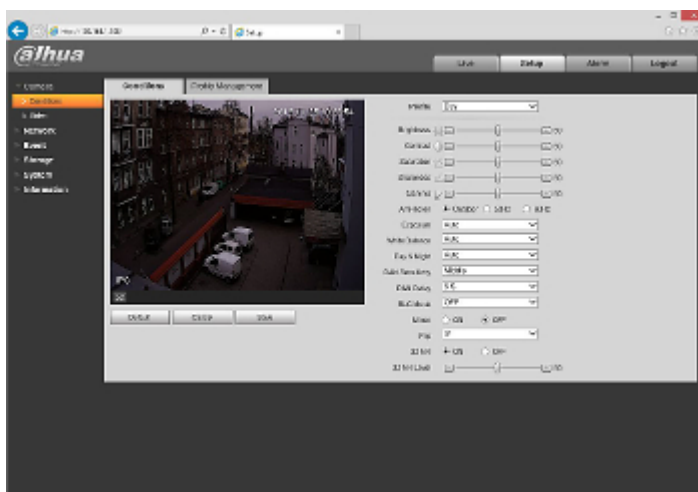

DELTA-OPTI Monika Matysiak; <https://www.delta.poznan.pl>
POL; 60-713 Poznań; Graniczna 10
e-mail: delta-opti@delta.poznan.pl; tel: +(48) 61 864 69 60

Max. number of on-line users:	20
ONVIF:	20.06
Main features:	<ul style="list-style-type: none"> • D-WDR - Wide Dynamic Range • 3D-DNR - Digital Noise Reduction • ROI - improve the quality of selected parts of image • BLC - Back Light Compensation • HLC - High Light Compensation (spot) • ICR - Movable InfraRed filter • AGC - Automatic Gain Control • Auto White Balance • Mirror - Mirror image • Configurable Privacy Zones • Motion Detection
Mobile phones support:	Port no.: 37777 or access by a cloud (P2P) <ul style="list-style-type: none"> • Android: Free application DMSS • iOS (iPhone): Free application DMSS
Default IP address:	192.168.1.108
Default admin user / password:	admin / - The administrator password should be set at the first start
Web browser access ports:	80, 37777
PC client access ports:	37777
Mobile client access ports:	37777
Port ONVIF:	80
RTSP URL:	rtsp://admin:hasło@192.168.1.108:554/cam/realmonitor?channel=1&subtype=0 - Main stream rtsp://admin:hasło@192.168.1.108:554/cam/realmonitor?channel=1&subtype=1 - Sub stream
Power supply:	<ul style="list-style-type: none"> • PoE (802.3af), • 12 V DC / 360 mA
Power consumption:	≤ 2.3 W @ 12 V DC ≤ 4.4 W @ PoE (802.3af)
Housing:	Dome - Metal + Plastic
Color:	White
"Index of Protection":	IP67
Operation temp:	-40 °C ... 60 °C
Dimensions:	Ø 108 x 85 mm
Weight:	0.27 kg
Supported languages:	English, Spanish, Russian
Manufacturer / Brand:	DAHUA
Guarantee:	3 years

PRESENTATION

Camera is out from clamping ring:

Mounting side view:

See how to initialize DAHUA cameras:

:
In the kit:

Example captures of device interface:

OUR TESTS

Camera image at artificial illumination (about 30Lux):